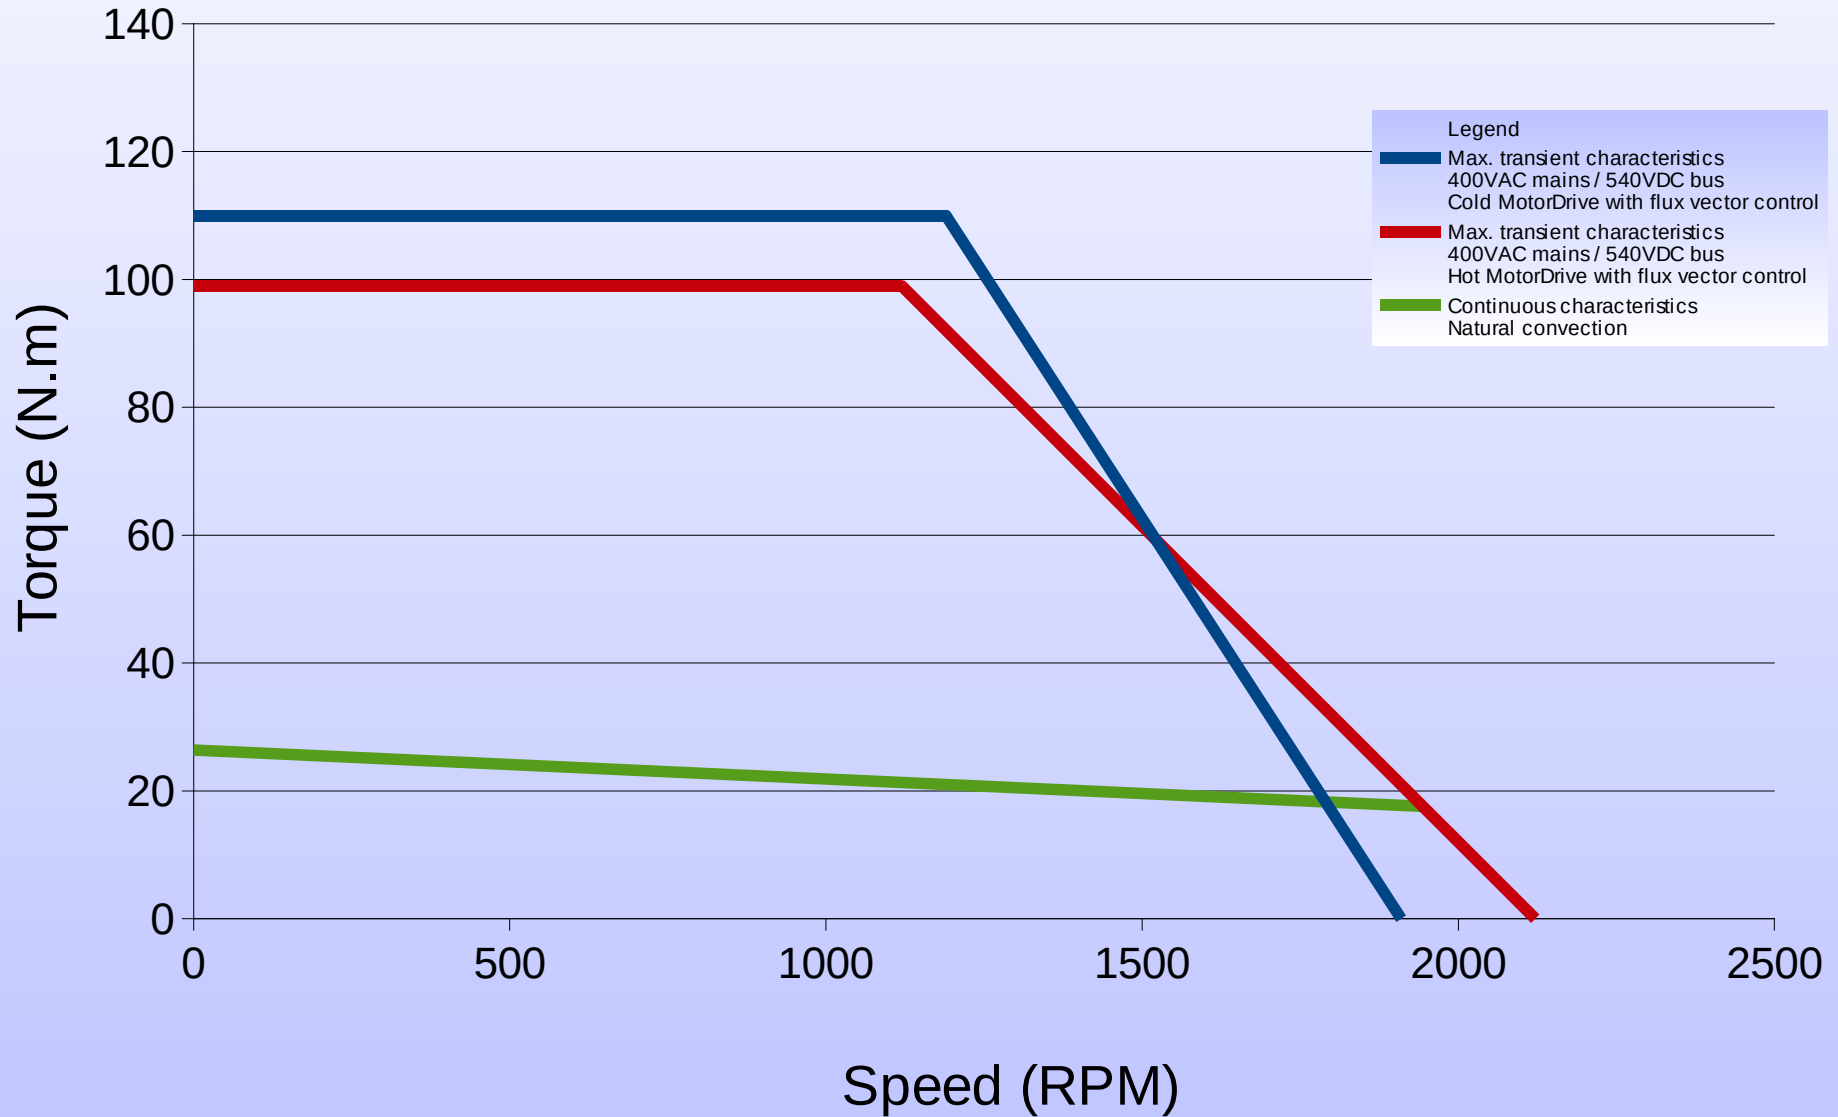

145ST1M 500rpm

Torque vs Speed Characteristics

145ST1M 1500rpm

Torque vs Speed Characteristics

145ST2M 500rpm

Torque vs Speed Characteristics

145ST2M 1500rpm

Torque vs Speed Characteristics

145ST3M 500rpm

Torque vs Speed Characteristics

145ST3M 1500rpm

Torque vs Speed Characteristics

145ST4M 500rpm

Torque vs Speed Characteristics

145ST4M 1500rpm

Torque vs Speed Characteristics

145ST6M 500rpm

Torque vs Speed Characteristics

145ST6M 1500rpm

Torque vs Speed Characteristics

145ST8M 500rpm

Torque vs Speed Characteristics

145ST8M 1500rpm

Torque vs Speed Characteristics