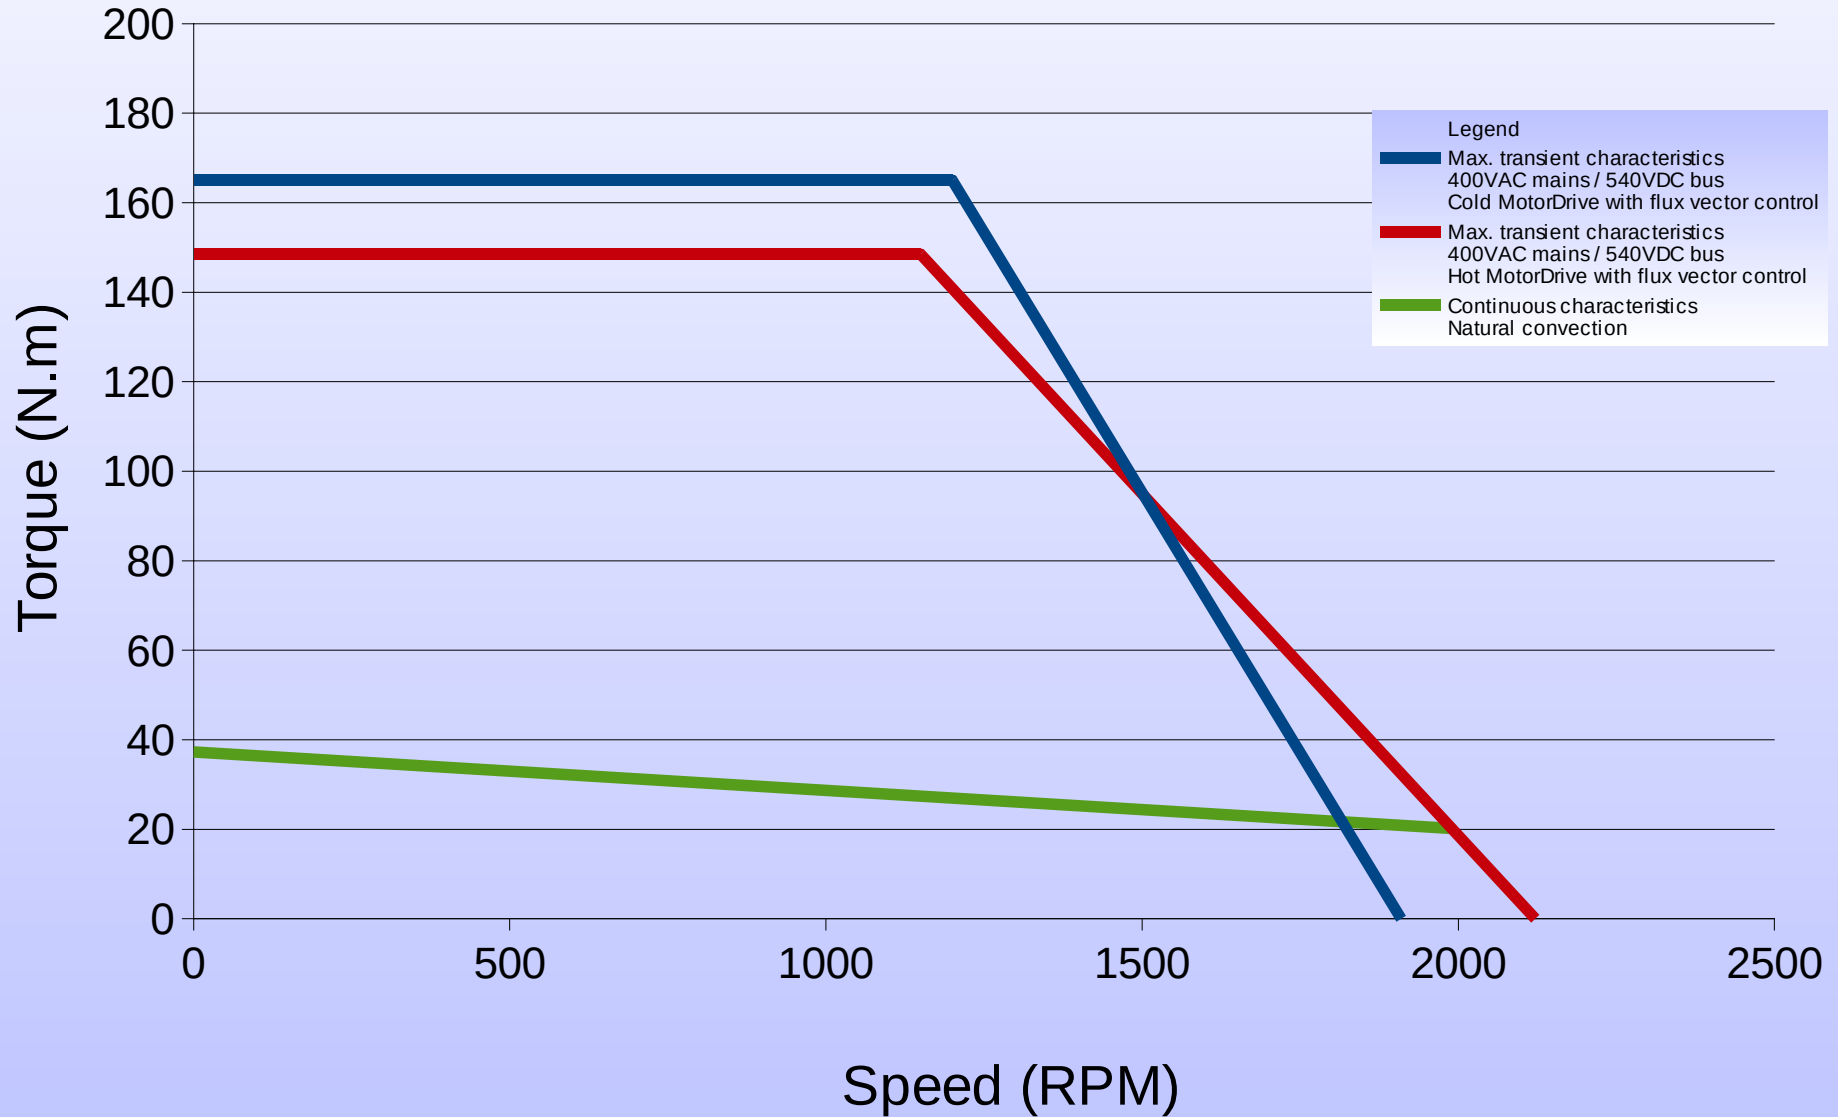

145ST1M 500rpm

Torque vs Speed Characteristics

145ST1M 1500rpm

Torque vs Speed Characteristics

145ST2M 500rpm

Torque vs Speed Characteristics

145ST2M 1500rpm

Torque vs Speed Characteristics

145ST3M 500rpm

Torque vs Speed Characteristics

145ST3M 1500rpm

Torque vs Speed Characteristics

145ST4M 500rpm

Torque vs Speed Characteristics

145ST4M 1500rpm

Torque vs Speed Characteristics

145ST6M 500rpm

Torque vs Speed Characteristics

145ST6M 1500rpm

Torque vs Speed Characteristics

145ST8M 500rpm

Torque vs Speed Characteristics

145ST8M 1500rpm

Torque vs Speed Characteristics