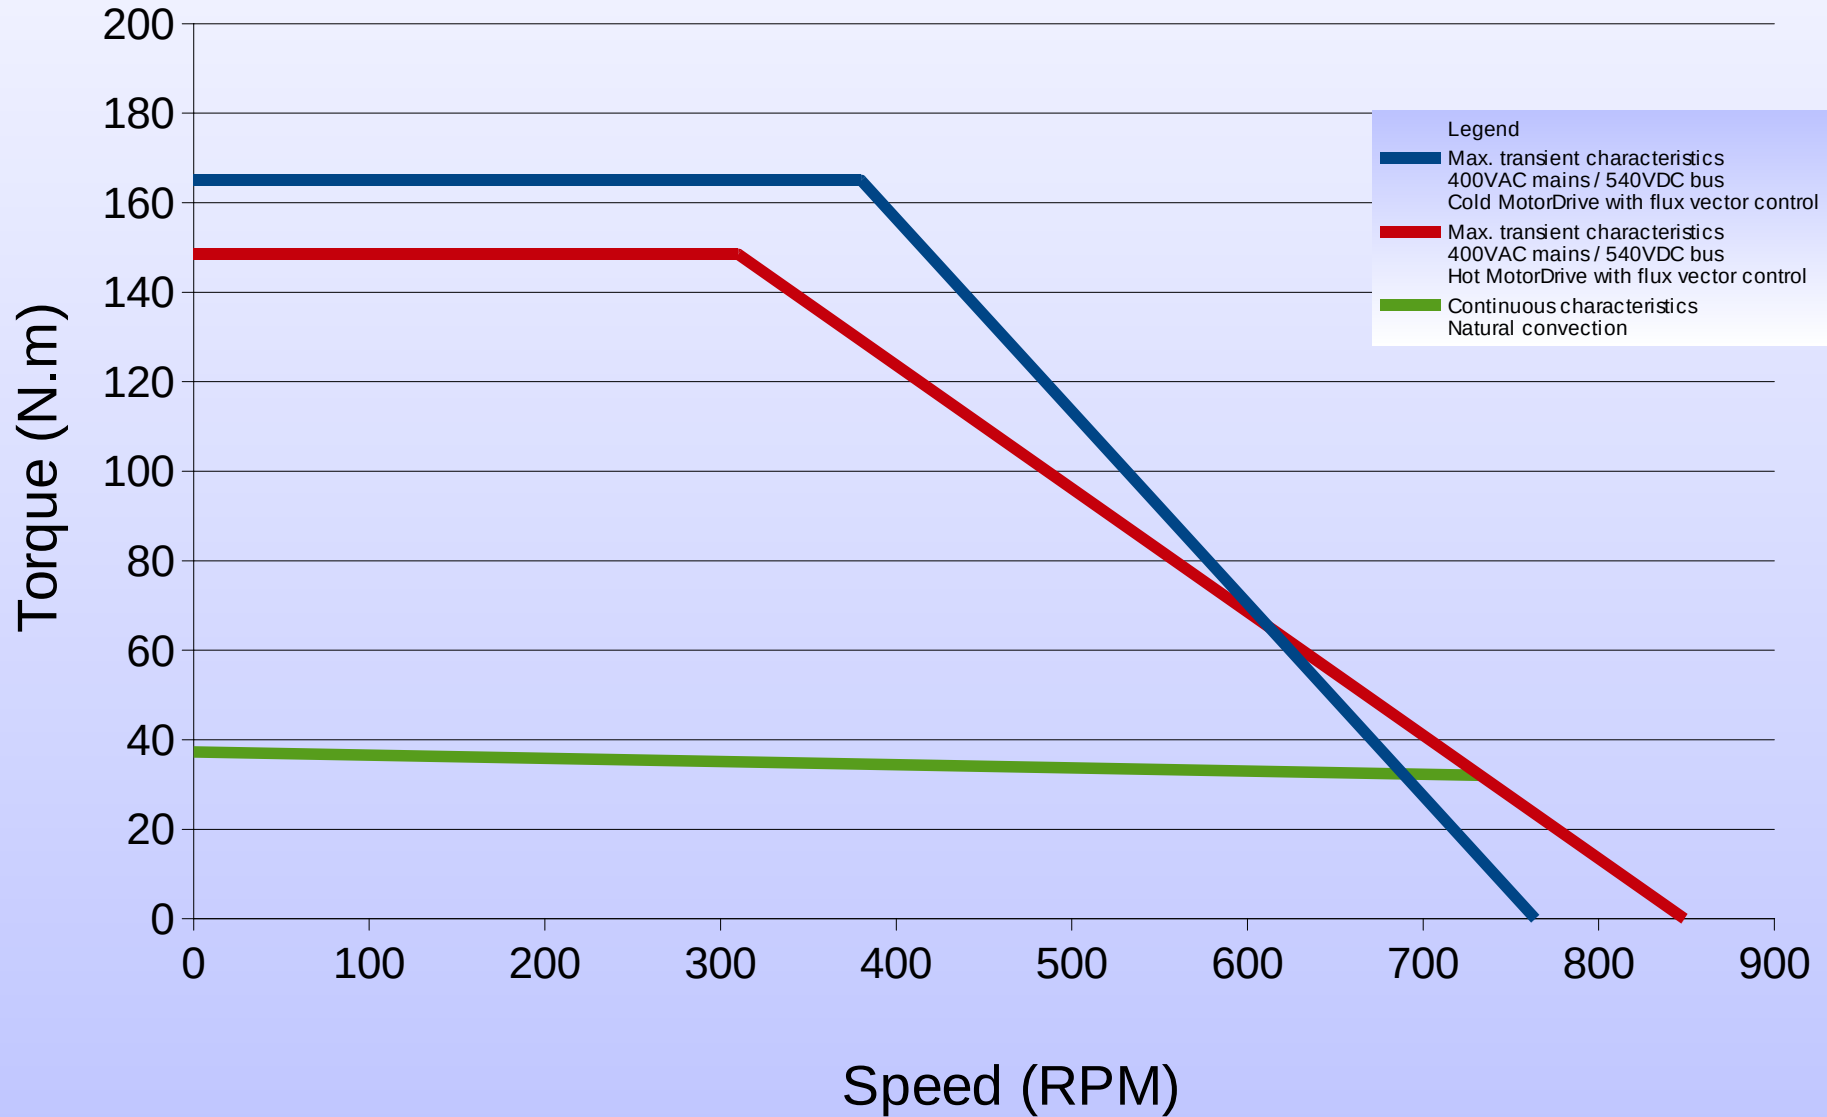

145ST1M 500rpm

Torque vs Speed Characteristics

145ST1M 1500rpm

Torque vs Speed Characteristics

145ST2M 500rpm

Torque vs Speed Characteristics

145ST2M 1500rpm

Torque vs Speed Characteristics

145ST3M 500rpm

Torque vs Speed Characteristics

145ST3M 1500rpm

Torque vs Speed Characteristics

145ST4M 500rpm

Torque vs Speed Characteristics

145ST4M 1500rpm

Torque vs Speed Characteristics

145ST6M 500rpm

Torque vs Speed Characteristics

145ST6M 1500rpm

Torque vs Speed Characteristics

145ST8M 500rpm

Torque vs Speed Characteristics

145ST8M 1500rpm

Torque vs Speed Characteristics