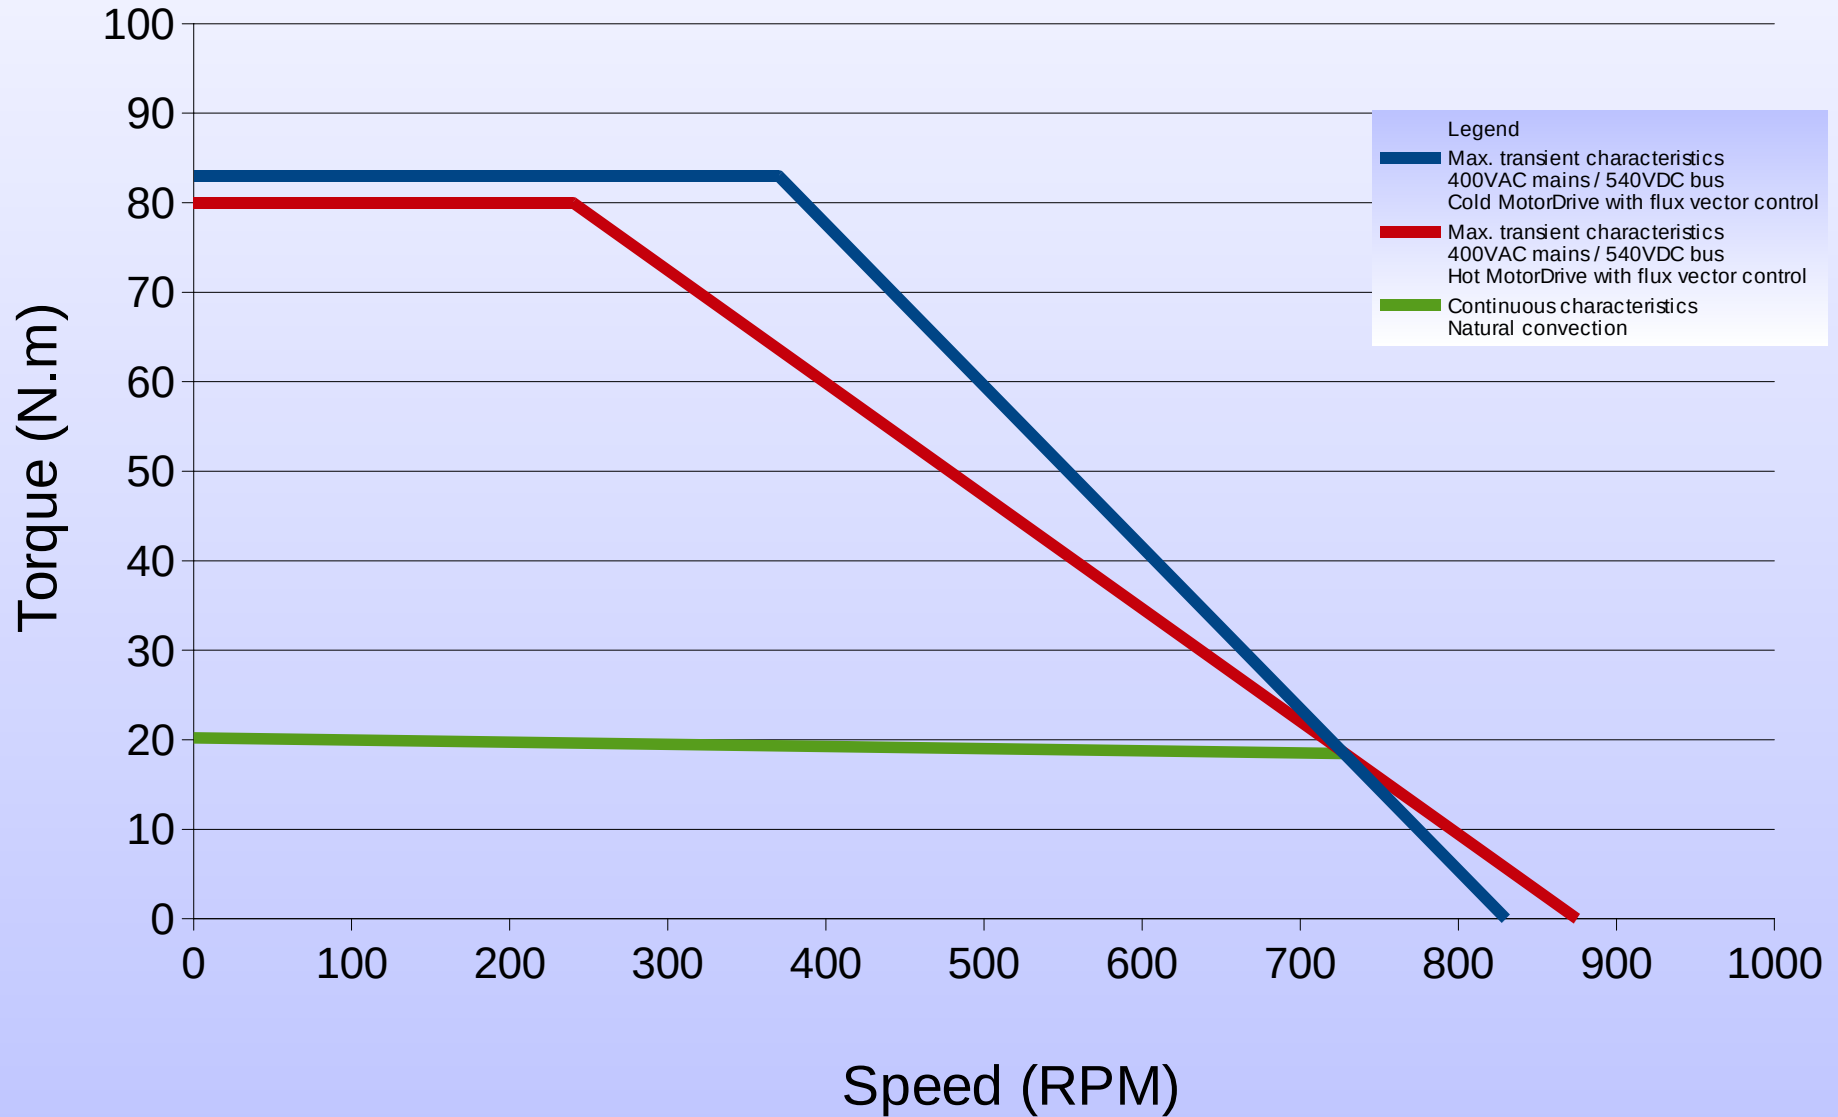

145ST1M 500rpm

Torque vs Speed Characteristics

145ST1M 1500rpm

Torque vs Speed Characteristics

145ST2M 500rpm

Torque vs Speed Characteristics

145ST2M 1500rpm

Torque vs Speed Characteristics

145ST3M 500rpm

Torque vs Speed Characteristics

145ST3M 1500rpm

Torque vs Speed Characteristics

145ST4M 500rpm

Torque vs Speed Characteristics

145ST4M 1500rpm

Torque vs Speed Characteristics

145ST6M 500rpm

Torque vs Speed Characteristics

145ST6M 1500rpm

Torque vs Speed Characteristics

145ST8M 500rpm

Torque vs Speed Characteristics

145ST8M 1500rpm

Torque vs Speed Characteristics