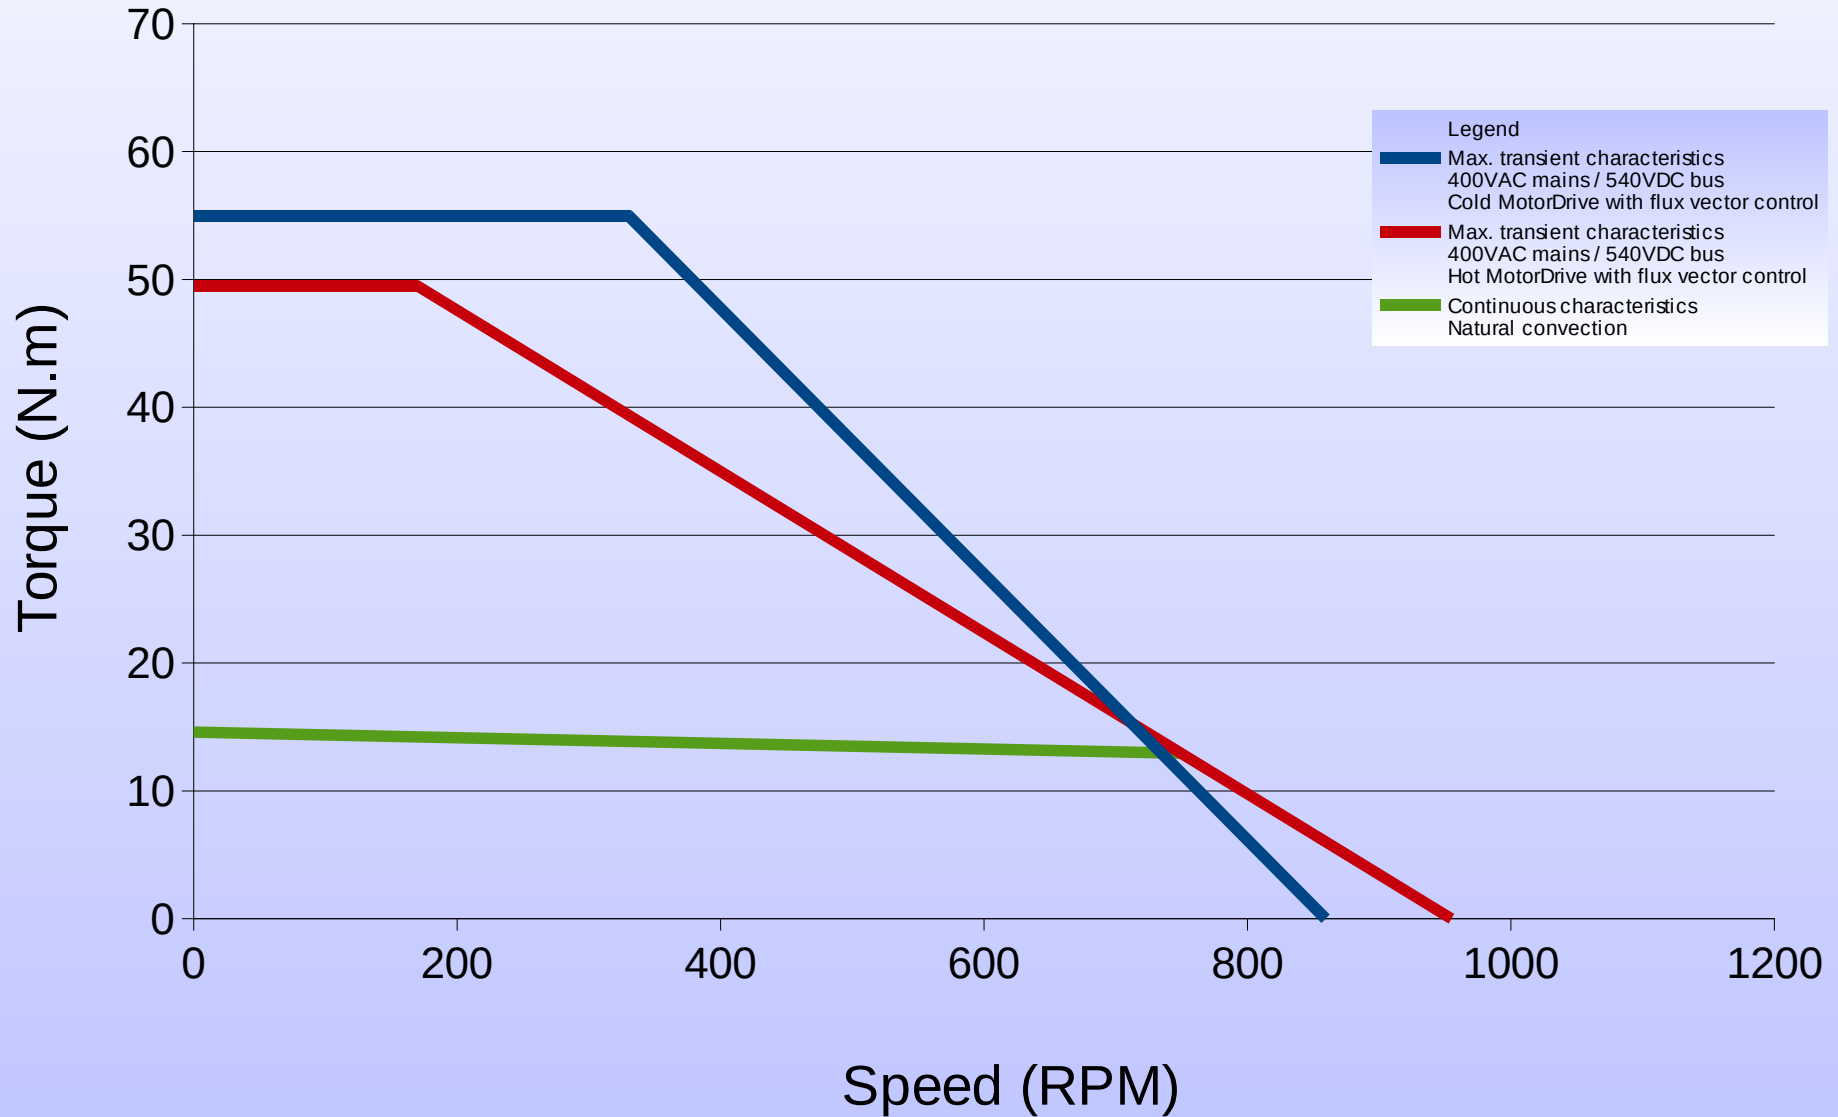

145ST1M 500rpm

Torque vs Speed Characteristics

145ST1M 1500rpm

Torque vs Speed Characteristics

145ST2M 500rpm

Torque vs Speed Characteristics

145ST2M 1500rpm

Torque vs Speed Characteristics

145ST3M 500rpm

Torque vs Speed Characteristics

145ST3M 1500rpm

Torque vs Speed Characteristics

145ST4M 500rpm

Torque vs Speed Characteristics

145ST4M 1500rpm

Torque vs Speed Characteristics

145ST6M 500rpm

Torque vs Speed Characteristics

145ST6M 1500rpm

Torque vs Speed Characteristics

145ST8M 500rpm

Torque vs Speed Characteristics

145ST8M 1500rpm

Torque vs Speed Characteristics