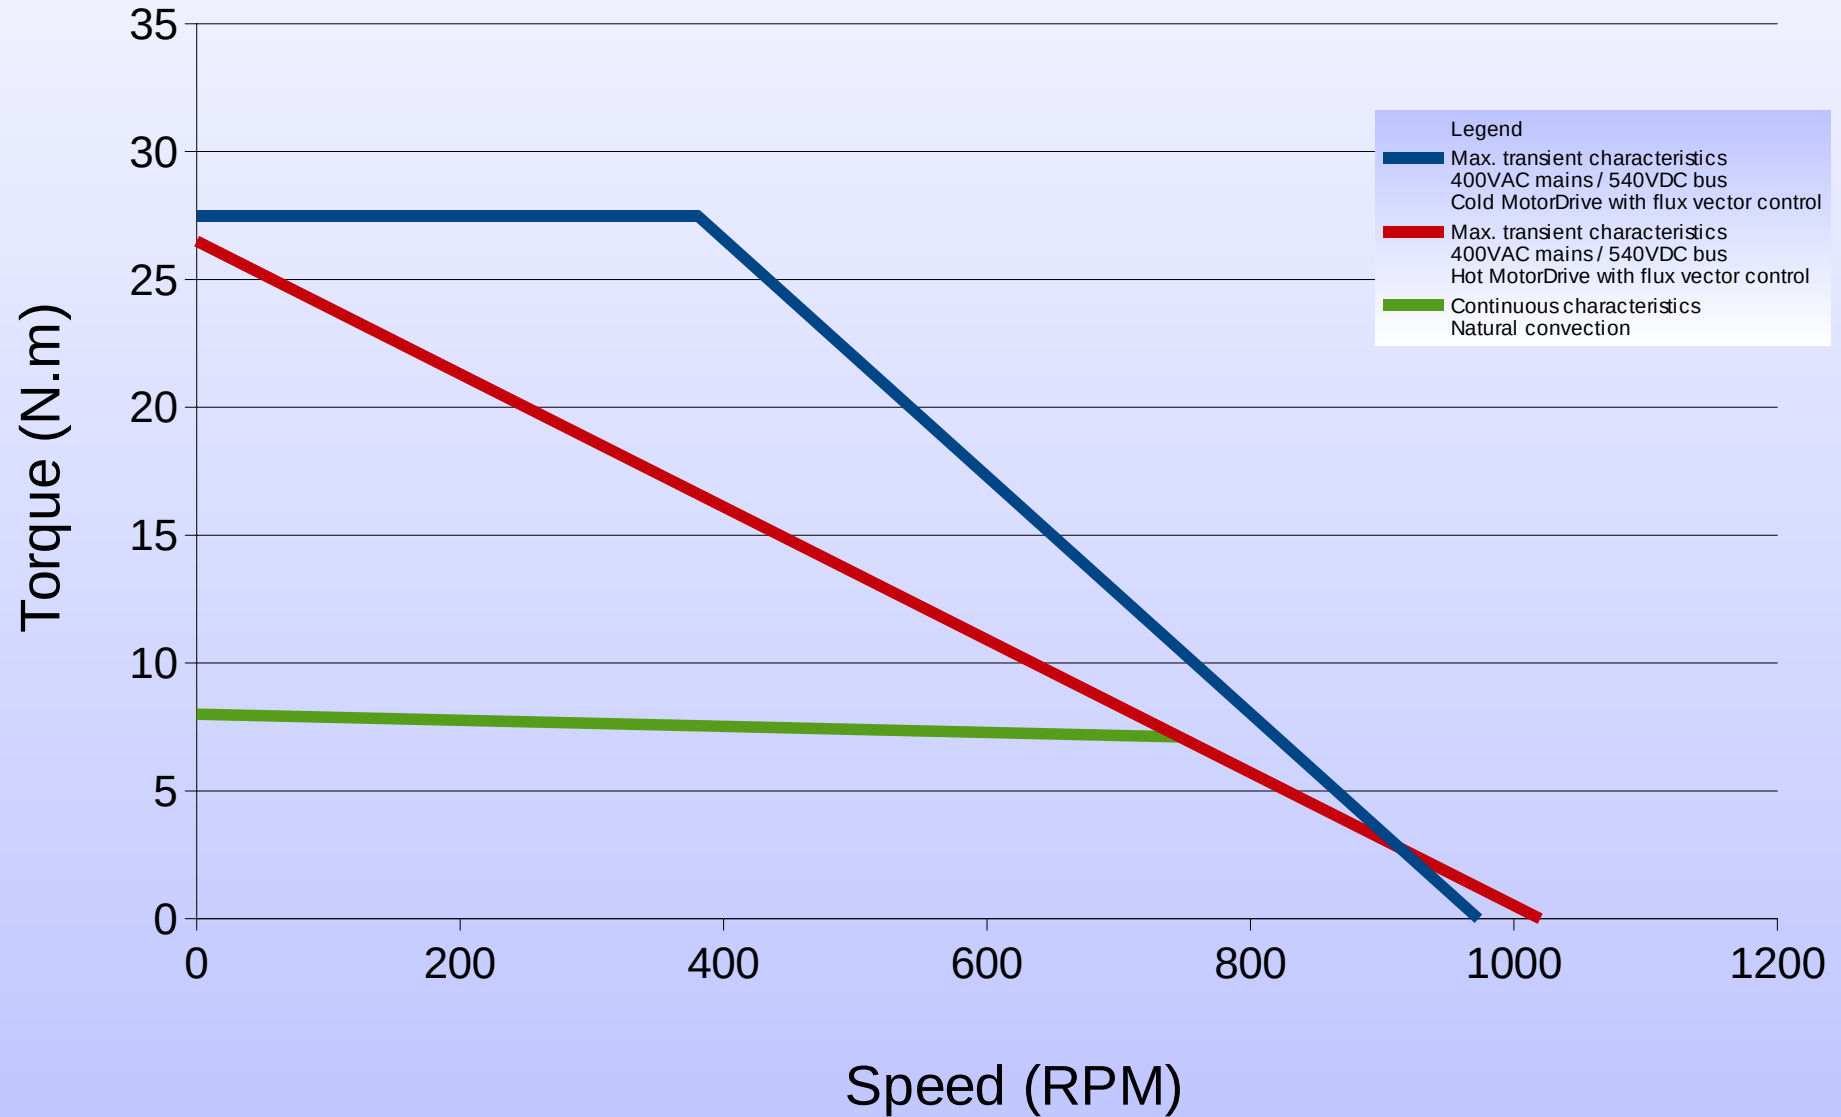

145ST1M 500rpm

Torque vs Speed Characteristics

145ST1M 1500rpm

Torque vs Speed Characteristics

145ST2M 500rpm

Torque vs Speed Characteristics

145ST2M 1500rpm

Torque vs Speed Characteristics

145ST3M 500rpm

Torque vs Speed Characteristics

145ST3M 1500rpm

Torque vs Speed Characteristics

145ST4M 500rpm

Torque vs Speed Characteristics

145ST4M 1500rpm

Torque vs Speed Characteristics

145ST6M 500rpm

Torque vs Speed Characteristics

145ST6M 1500rpm

Torque vs Speed Characteristics

145ST8M 500rpm

Torque vs Speed Characteristics

145ST8M 1500rpm

Torque vs Speed Characteristics