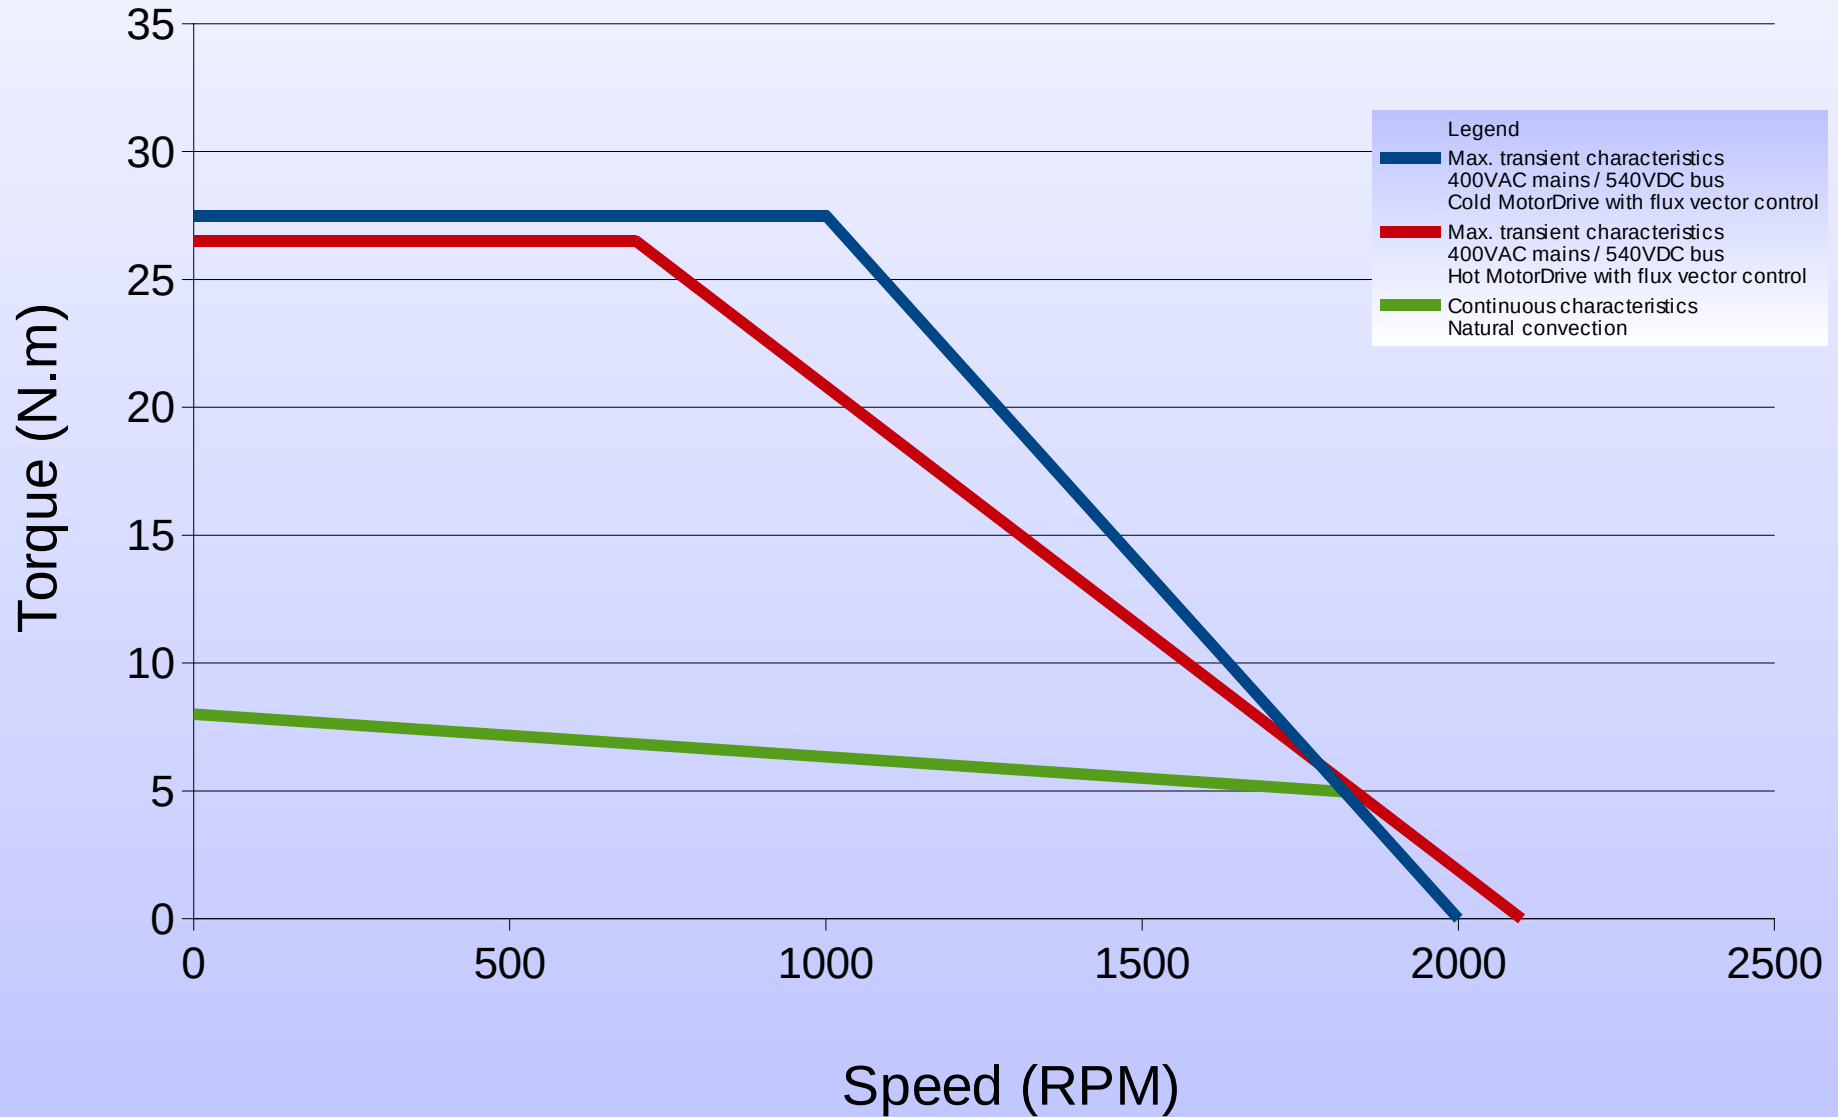

145ST1M 500rpm

Torque vs Speed Characteristics

145ST1M 1500rpm

Torque vs Speed Characteristics

145ST2M 500rpm

Torque vs Speed Characteristics

145ST2M 1500rpm

Torque vs Speed Characteristics

145ST3M 500rpm

Torque vs Speed Characteristics

145ST3M 1500rpm

Torque vs Speed Characteristics

145ST4M 500rpm

Torque vs Speed Characteristics

145ST4M 1500rpm

Torque vs Speed Characteristics

145ST6M 500rpm

Torque vs Speed Characteristics

145ST6M 1500rpm

Torque vs Speed Characteristics

145ST8M 500rpm

Torque vs Speed Characteristics

145ST8M 1500rpm

Torque vs Speed Characteristics