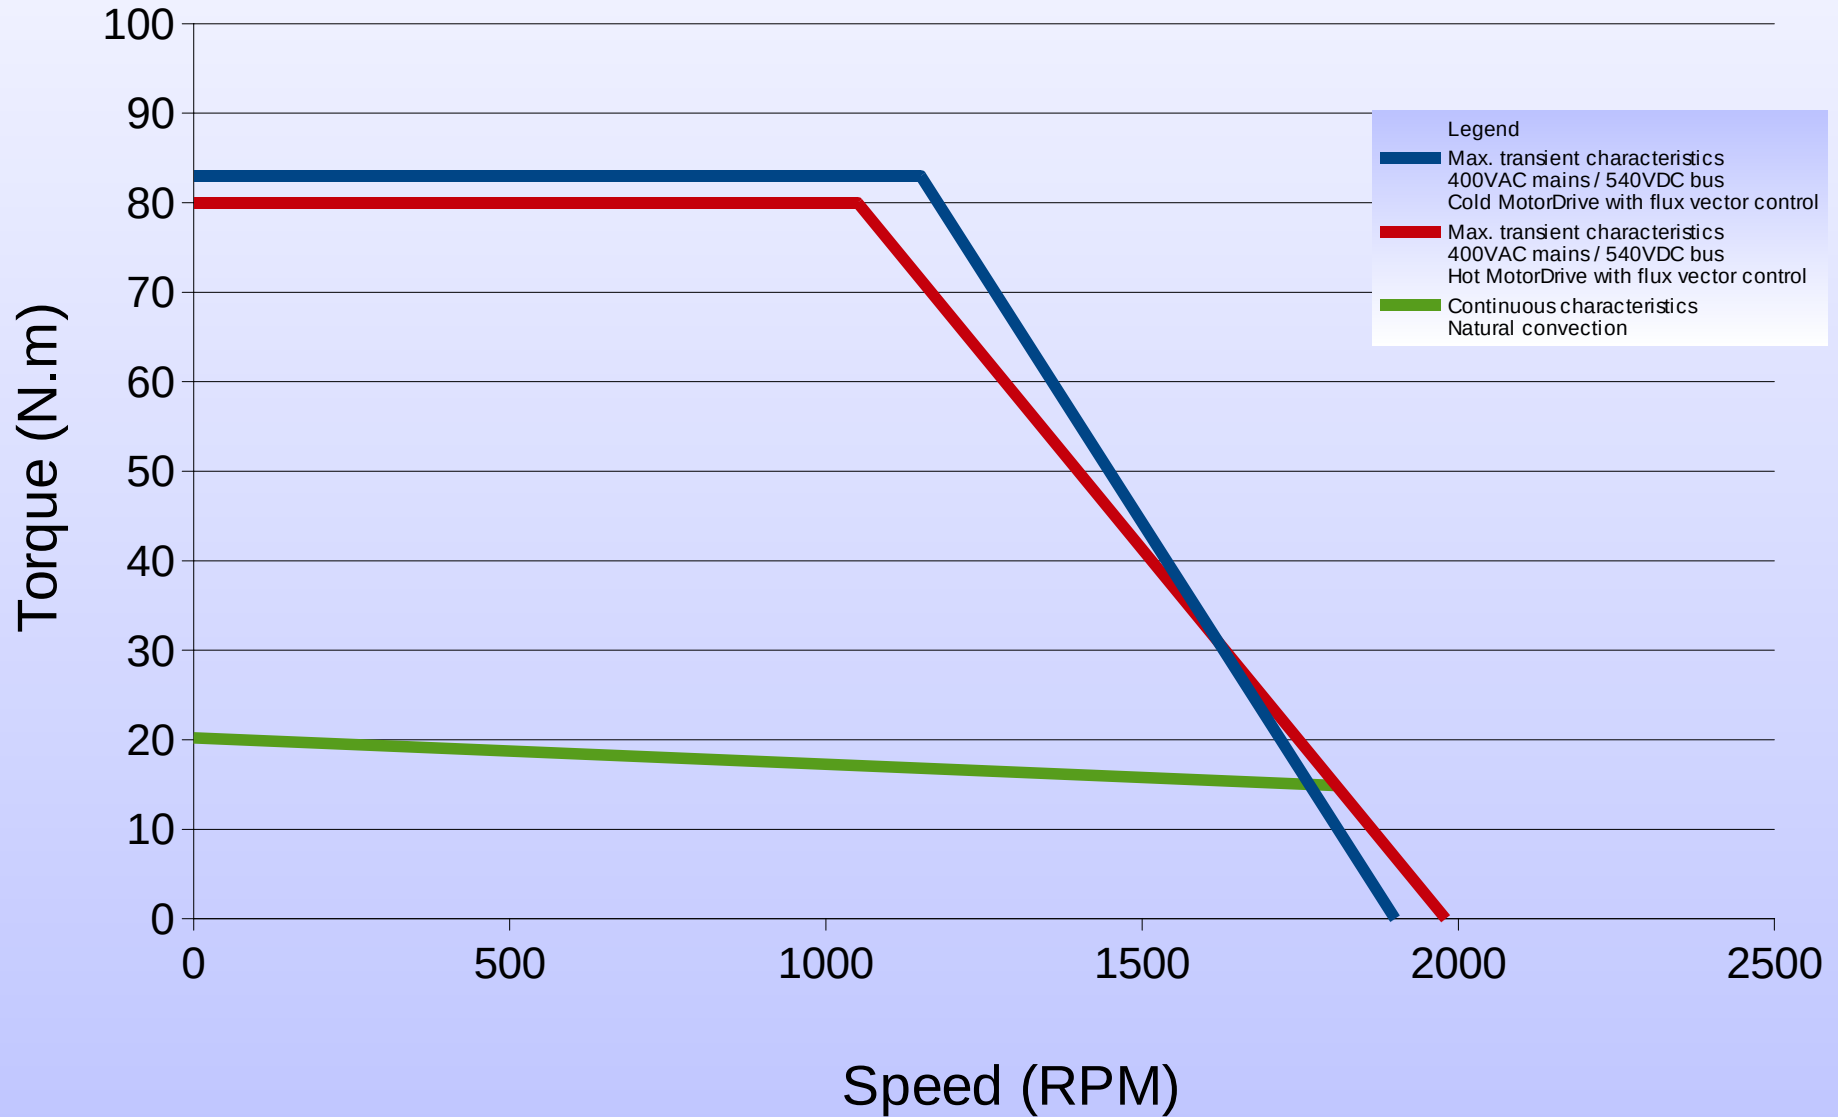

145ST1M 500rpm

Torque vs Speed Characteristics

145ST1M 1500rpm

Torque vs Speed Characteristics

145ST2M 500rpm

Torque vs Speed Characteristics

145ST2M 1500rpm

Torque vs Speed Characteristics

145ST3M 500rpm

Torque vs Speed Characteristics

145ST3M 1500rpm

Torque vs Speed Characteristics

145ST4M 500rpm

Torque vs Speed Characteristics

145ST4M 1500rpm

Torque vs Speed Characteristics

145ST6M 500rpm

Torque vs Speed Characteristics

145ST6M 1500rpm

Torque vs Speed Characteristics

145ST8M 500rpm

Torque vs Speed Characteristics

145ST8M 1500rpm

Torque vs Speed Characteristics