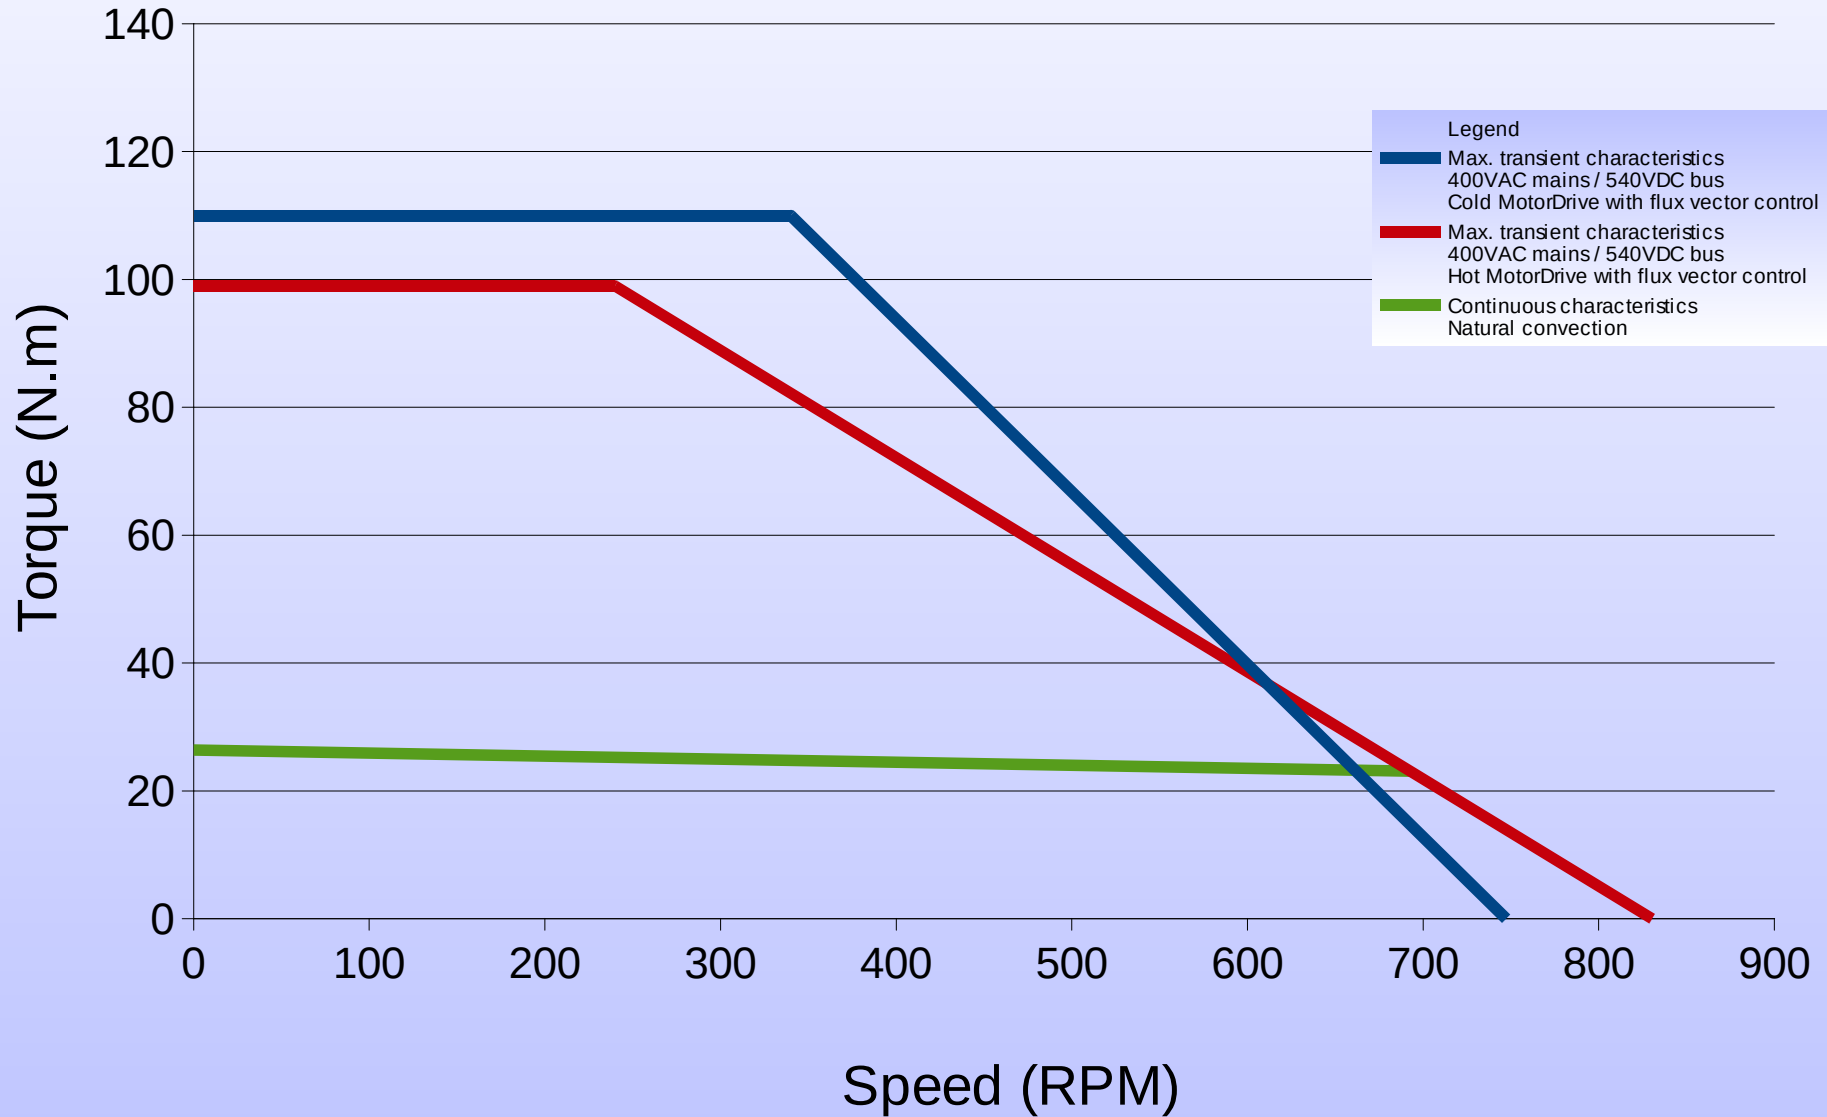

145ST1M 500rpm

Torque vs Speed Characteristics

145ST1M 1500rpm

Torque vs Speed Characteristics

145ST2M 500rpm

Torque vs Speed Characteristics

145ST2M 1500rpm

Torque vs Speed Characteristics

145ST3M 500rpm

Torque vs Speed Characteristics

145ST3M 1500rpm

Torque vs Speed Characteristics

145ST4M 500rpm

Torque vs Speed Characteristics

145ST4M 1500rpm

Torque vs Speed Characteristics

145ST6M 500rpm

Torque vs Speed Characteristics

145ST6M 1500rpm

Torque vs Speed Characteristics

145ST8M 500rpm

Torque vs Speed Characteristics

145ST8M 1500rpm

Torque vs Speed Characteristics