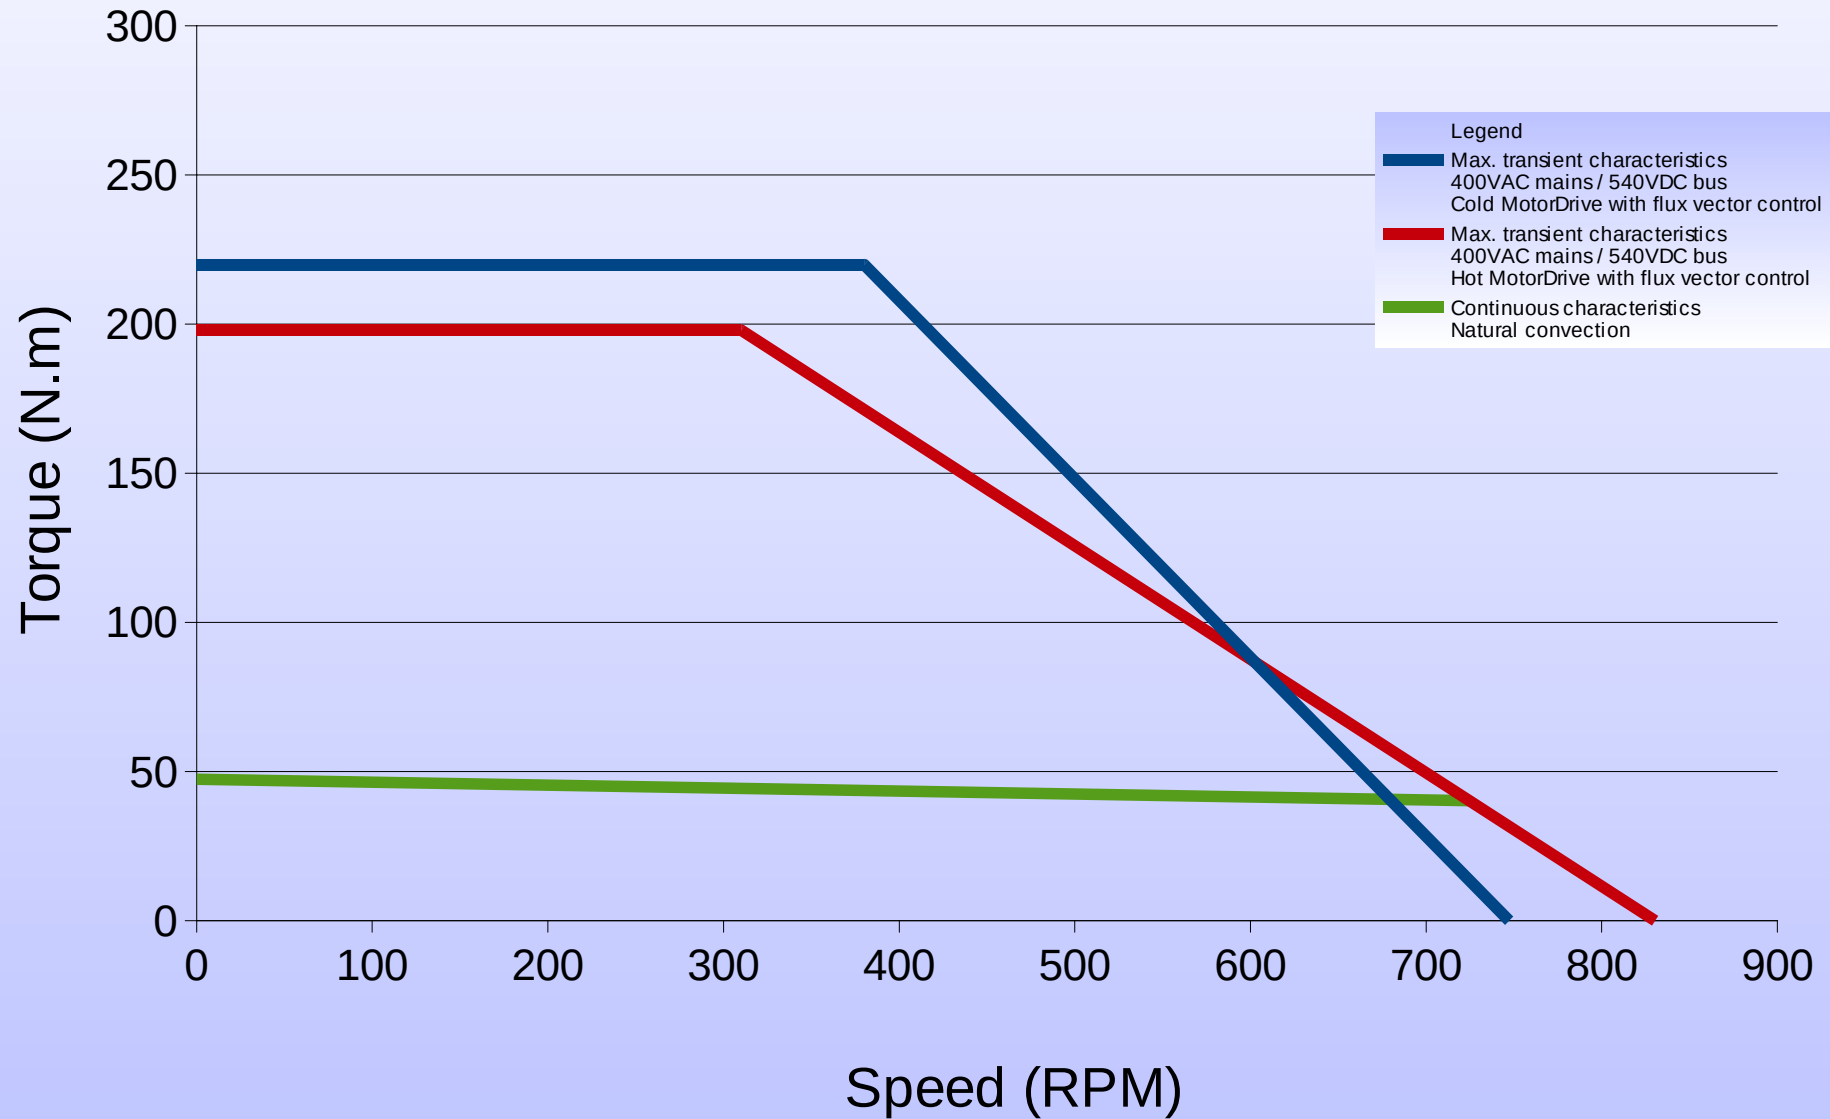

145ST6M 500rpm

Torque vs Speed Characteristics

145ST6M 1500rpm

Torque vs Speed Characteristics

145ST8M 500rpm

Torque vs Speed Characteristics

145ST8M 1500rpm

Torque vs Speed Characteristics