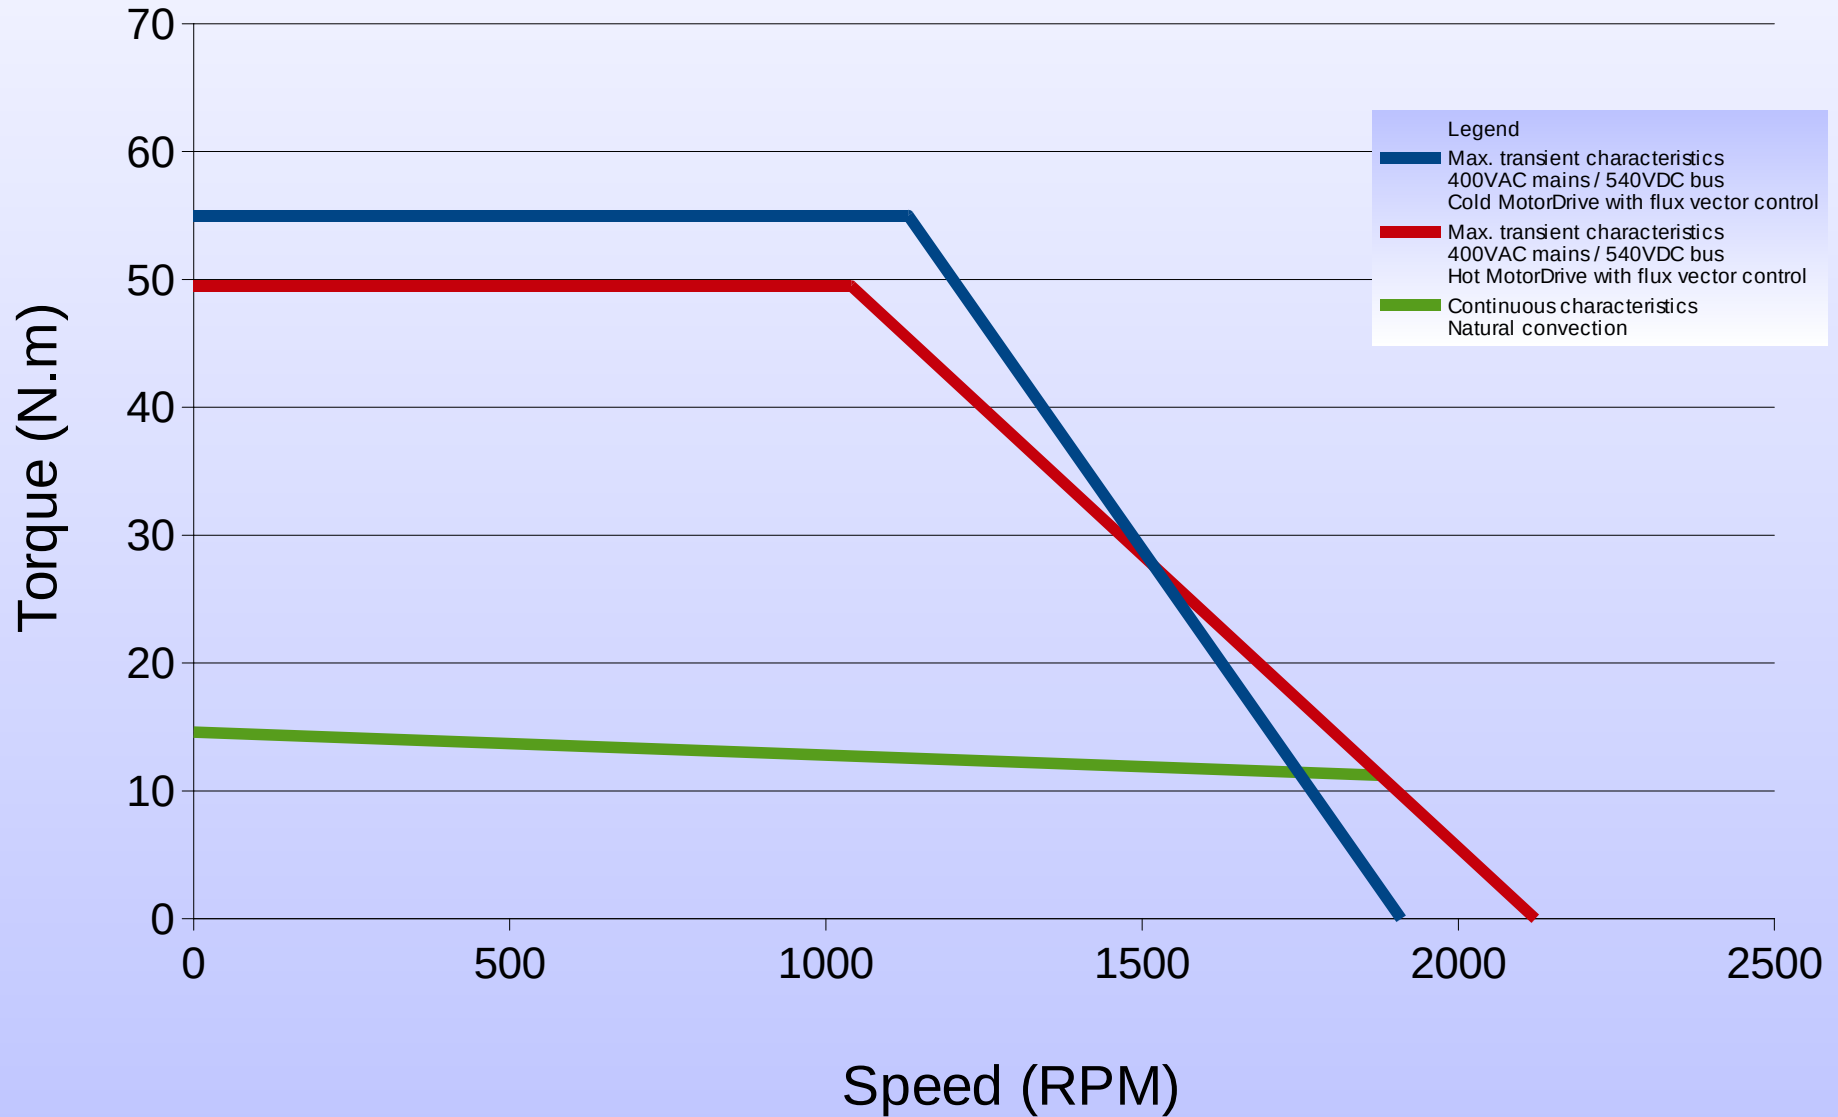

145ST1M 500rpm

Torque vs Speed Characteristics

145ST1M 1500rpm

Torque vs Speed Characteristics

145ST2M 500rpm

Torque vs Speed Characteristics

145ST2M 1500rpm

Torque vs Speed Characteristics

145ST3M 500rpm

Torque vs Speed Characteristics

145ST3M 1500rpm

Torque vs Speed Characteristics

145ST4M 500rpm

Torque vs Speed Characteristics

145ST4M 1500rpm

Torque vs Speed Characteristics

145ST6M 500rpm

Torque vs Speed Characteristics

145ST6M 1500rpm

Torque vs Speed Characteristics

145ST8M 500rpm

Torque vs Speed Characteristics

145ST8M 1500rpm

Torque vs Speed Characteristics