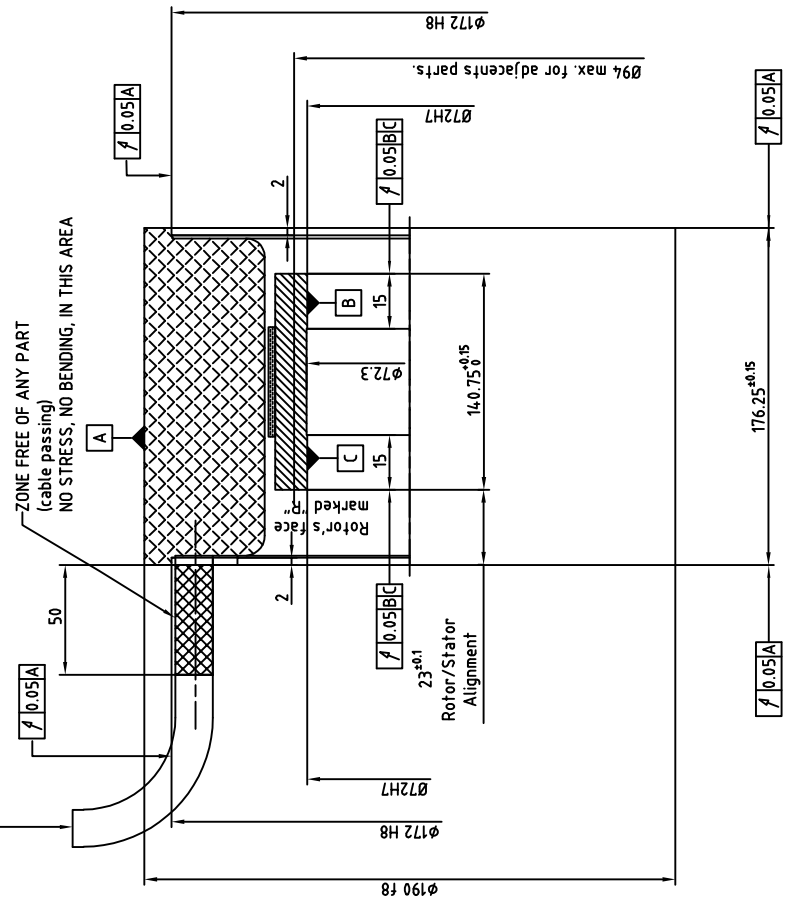

- Cable output length 2m:
- Power:
  - One shielded class 6 cable coded (4x1.5mm<sup>2</sup>)1,2,3 green/yellow overall  $\phi 8.6$
- Thermal sensors:
  - One shielded class 6 cable (2x2x0.25mm<sup>2</sup>) overall  $\phi 7$
  - Brown-White : PTC
  - Green-Yellow : KTY84
- Minimum bending radius (except for the first 50mm):
  - 103mm for power cable
  - 84mm for sensors cable

**ALXION**  
 AUTOMATIQUE & PRODUCTIQUE  
 Parc Technologique des Fossés Jean  
 92712 COLOMBEES Cedex  
 Tél: 014-1306304 - Fax: 014-1306136

190A TK3M1XXXXXX

NOTA:  
 Rotor is not fitted in the stator  
 For more information about mounting see  
 document 190STKO-WA002