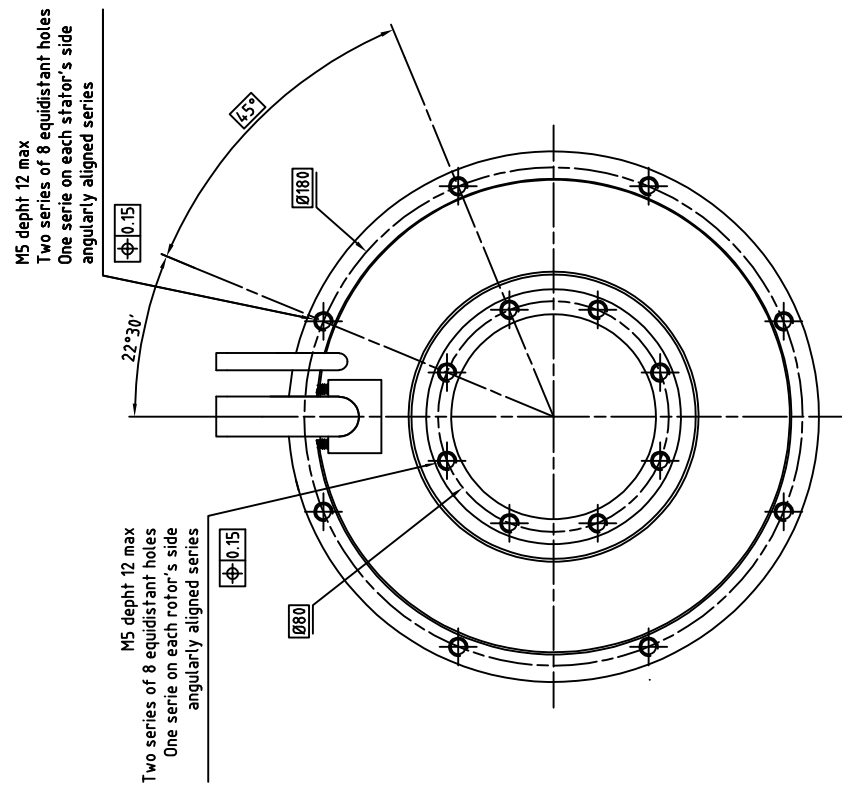

- Cable output length 2m:
- Power:
  - One shielded class 6 cable coded (4x1.5mm<sup>2</sup>)1,2,3 green/yellow overall  $\phi 8.6$
- Thermal sensors:
  - One shielded class 6 cable (2x2x0.25mm<sup>2</sup>) overall  $\phi 7$
  - Brown-White : PTC
  - Green-Yellow : KTY84
- Minimum bending radius (except for the first 50mm):
  - 103mm for power cable
  - 84mm for sensors cable

**ALXION**  
 AUTOMATIQUE & PRODUCTIQUE  
 Parc Technologique des Fossés Jean  
 92712 COLOMBEES Cedex  
 Tél: 014-1306304 - Fax: 014-1306136

190A TK3M1XXXXXX

NOTA:  
 Rotor is not fitted in the stator  
 For more information about mounting see  
 document 190STKO-WA002