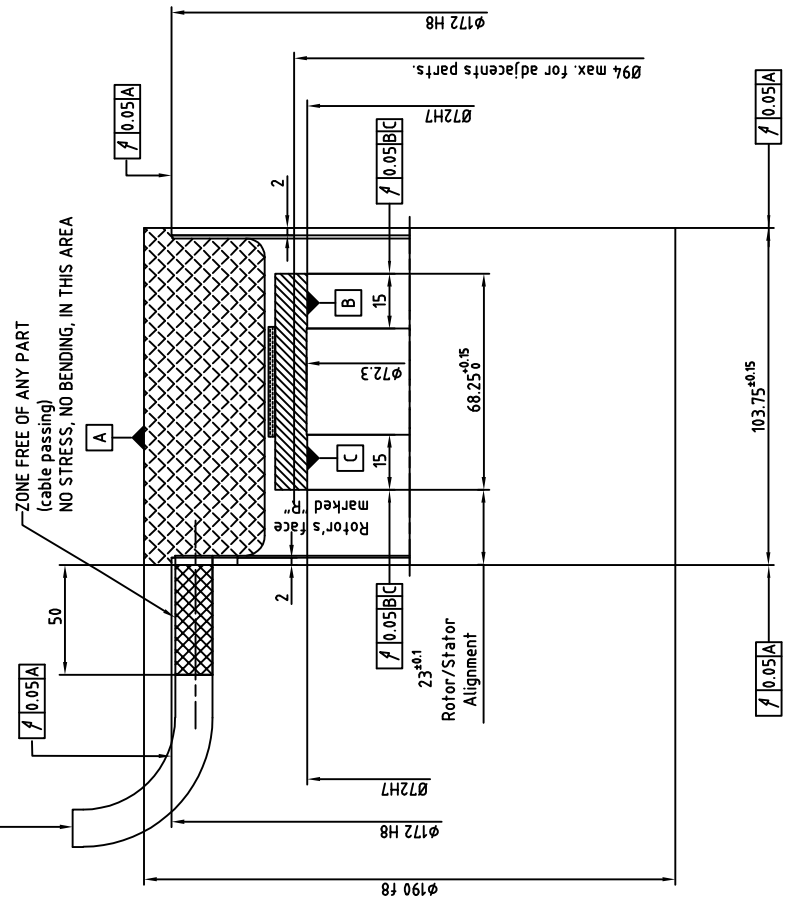

- Cable output length 2m:
- Power:
  - One shielded class 6 cable coded (4x1.5mm<sup>2</sup>)1,2,3 green/yellow overall  $\phi 8.6$
- Thermal sensors:
  - One shielded class 6 cable (2x2x0.25mm<sup>2</sup>) overall  $\phi 7$
  - Brown-White : PTC
  - Green-Yellow : KTY84
- Minimum bending radius (except for the first 50mm):
  - 103mm for power cable
  - 84mm for sensors cable

**ALXION**  
 AUTOMATIQUE & PRODUCTIQUE  
 Parc Technologique des Fossés Jean  
 92712 COLONBES Cedex  
 Tél: 014-1306304 - Fax: 014-1306136

190A TK1M1XXXXXX

NOTA:  
 Rotor is not fitted in the stator  
 For more information about mounting see  
 document 190STKO-WA002