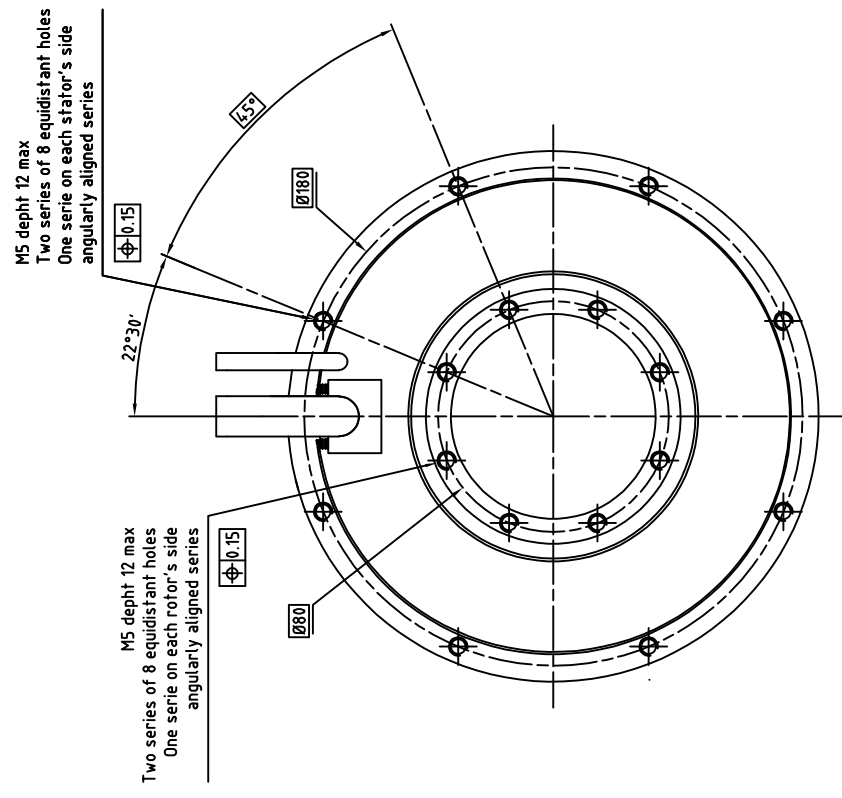

- Cable output length 2m:
- Power:
  - One shielded class 6 cable coded (4x1.5mm<sup>2</sup>)1,2,3 green/yellow overall  $\phi 8.6$
- Thermal sensors:
  - One shielded class 6 cable (2x2x0.25mm<sup>2</sup>) overall  $\phi 7$
  - Brown-White : PTC
  - Green-Yellow : KTY84
- Minimum bending radius (except for the first 50mm):
  - 103mm for power cable
  - 84mm for sensors cable

**ALXION**  
 AUTOMATIQUE & PRODUCTIQUE  
 Parc Technologique des Fossés Jean  
 92712 COLONBES Cedex  
 Tél: 014-1306304 - Fax: 014-1306136

190A TK1M1XXXXXX

NOTA:  
 Rotor is not fitted in the stator  
 For more information about mounting see  
 document 190STKO-WA002