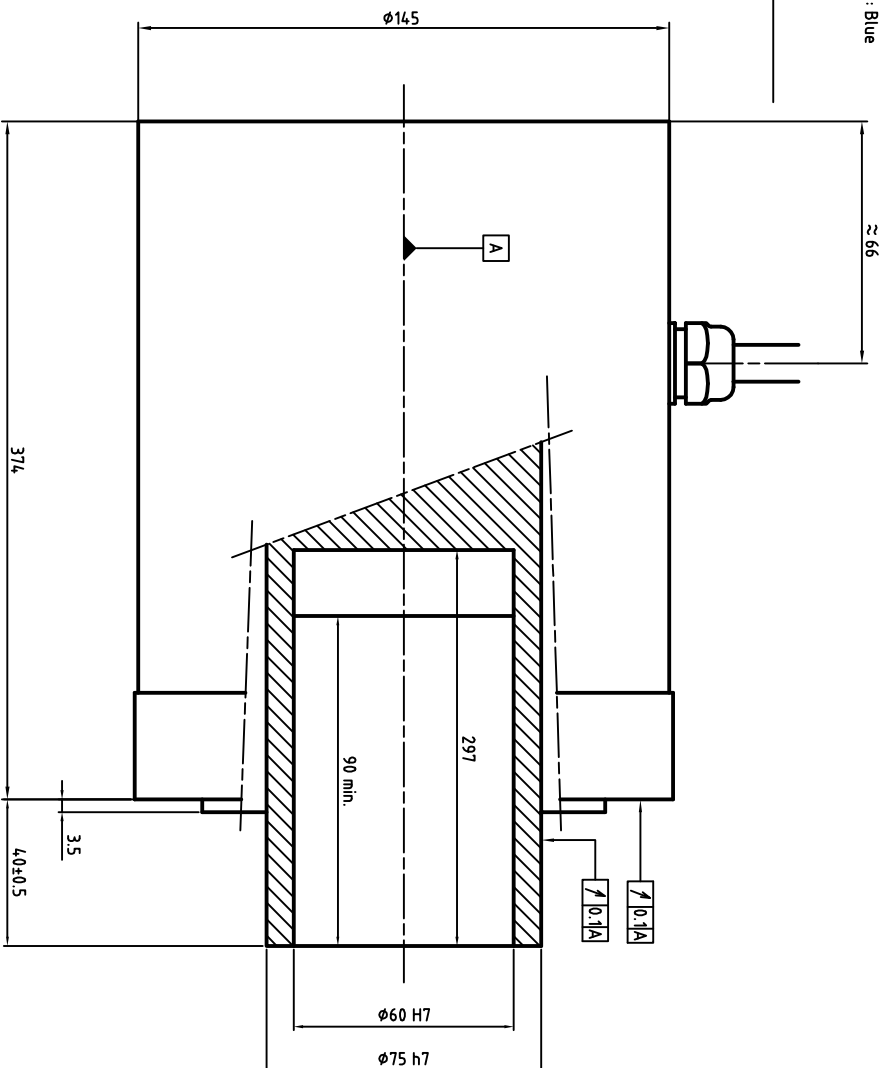

Power cable diameter and section depends on rated current

Resolver + thermal sensors cable

- Sinus + (S2) : Green
- Sinus - (S4) : Yellow
- Cosinus + (S1) : White
- Cosinus - (S3) : Brown
- Input carrier + (R1) : Red
- Input carrier - (R3) : Blue
- PTC : Grey
- PTC : Pink
- KTY94 : Black
- KTY94 : Violet