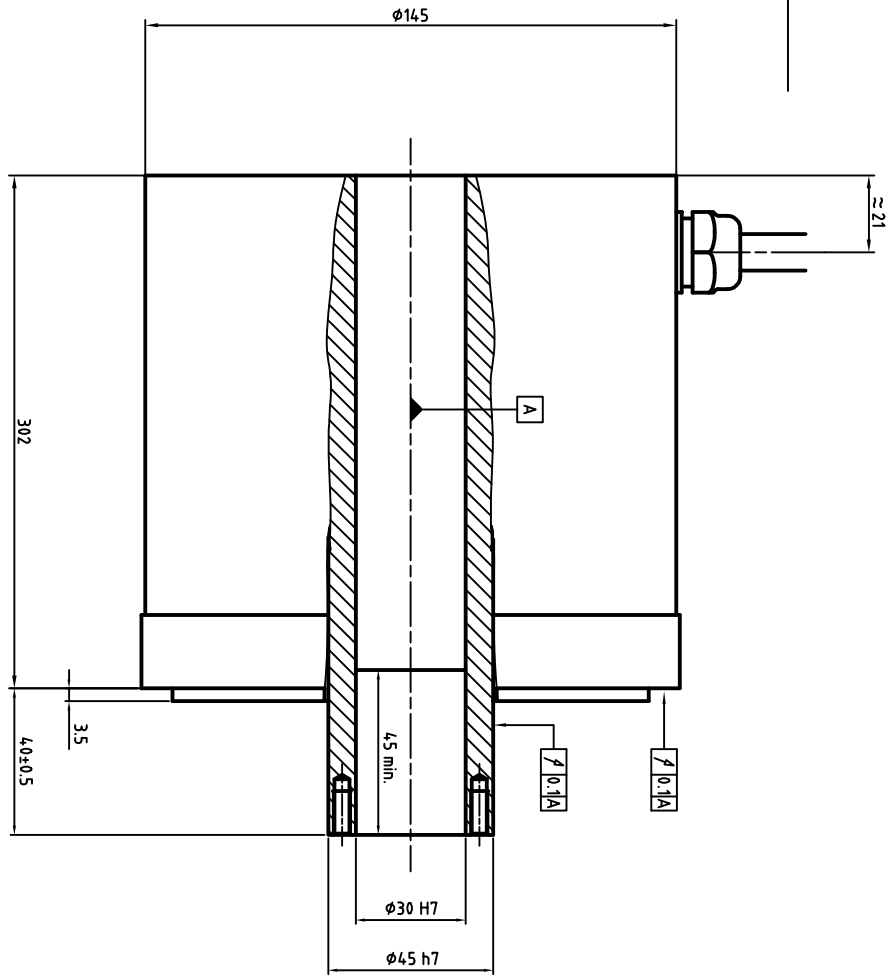

Power cable diameter and section depends on rated current  
 U : Phase 1  
 V : Phase 2  
 W : Phase 3  
 Green/Yellow : Ground

Encoder + thermal sensor cable  
 Us : White  
 GND : Brown  
 REFSIN : Green  
 REFPOS : Grey  
 DATA+ RS485 : Blue  
 DATA- RS485 : Red  
 +SIN : Yellow  
 +COS : Pink  
 CTP : Black  
 CTP : Violet  
 KTY84 : Grey/Pink  
 KTY84 : Red/Blue