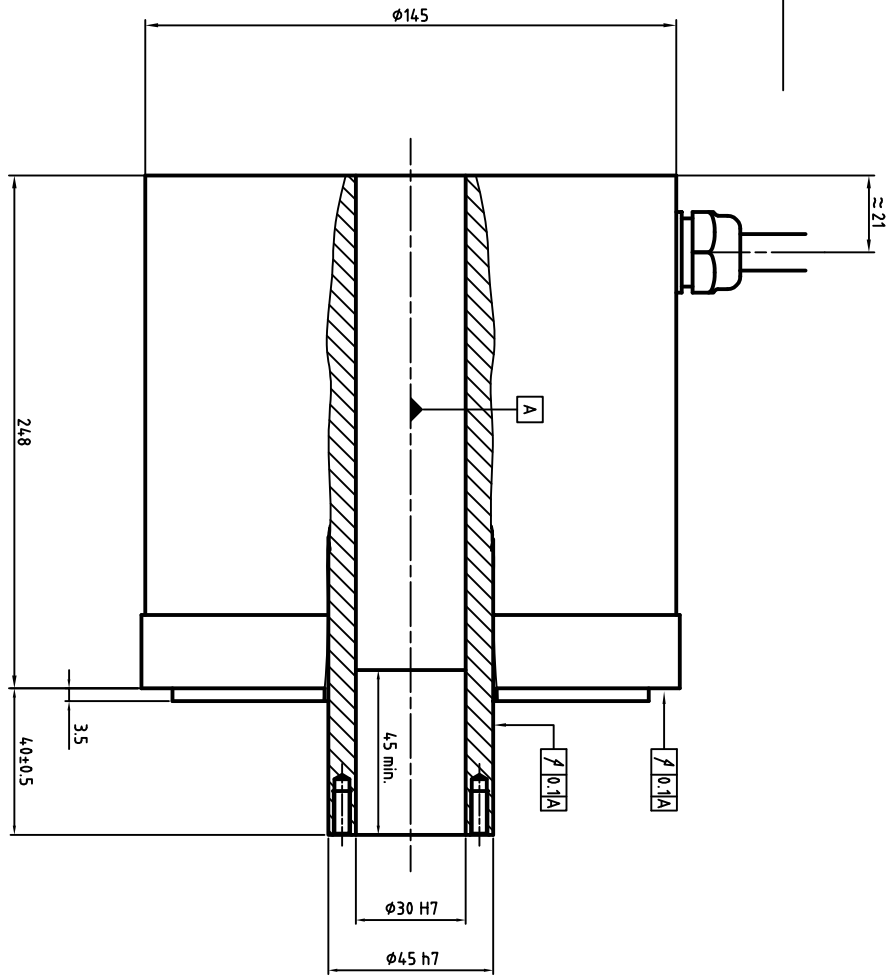

Power cable diameter and section depends on rated current  
 U : Phase 1  
 V : Phase 2  
 W : Phase 3  
 Green/Yellow : Ground

Encoder + thermal sensor cable  
 Us : White  
 GND : Brown  
 REFSIN : Green  
 REF COS : Grey  
 DATA+ RS485 : Blue  
 DATA- RS485 : Red  
 +SIN : Yellow  
 +COS : Pink  
 CTP : Black  
 CTP : Violet  
 KTY84 : Grey/Pink  
 KTY84 : Red/Blue