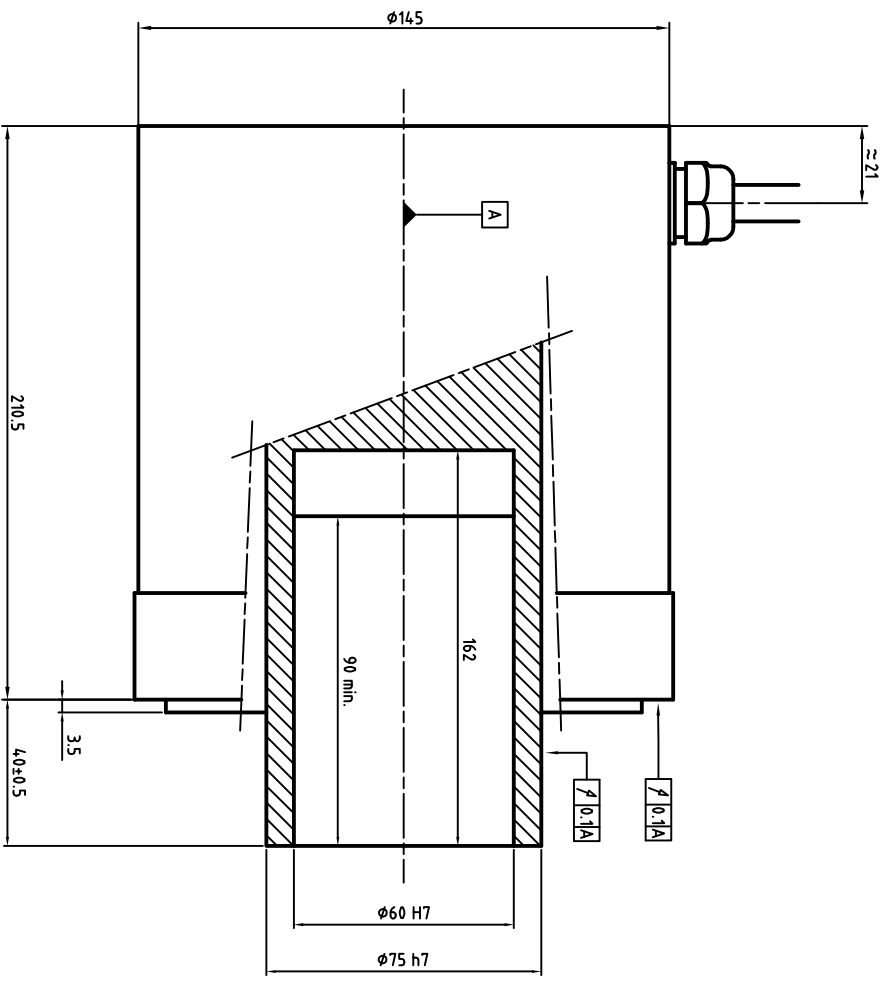

Power cable diameter and section depends on rated current

- U : Phase 1
- V : Phase 2
- W : Phase 3
- Green/Yellow : Ground

Encoder + thermal sensor cable

- Us : White
- GND : Brown
- REFSIN : Green
- REFCOS : Grey
- DATA+ RS485 : Blue
- DATA- RS485 : Red
- +SIN : Yellow
- +COS : Pink
- CTP : Black
- CTP : Violet
- KTY84 : Grey/Pink
- KTY84 : Red/Blue