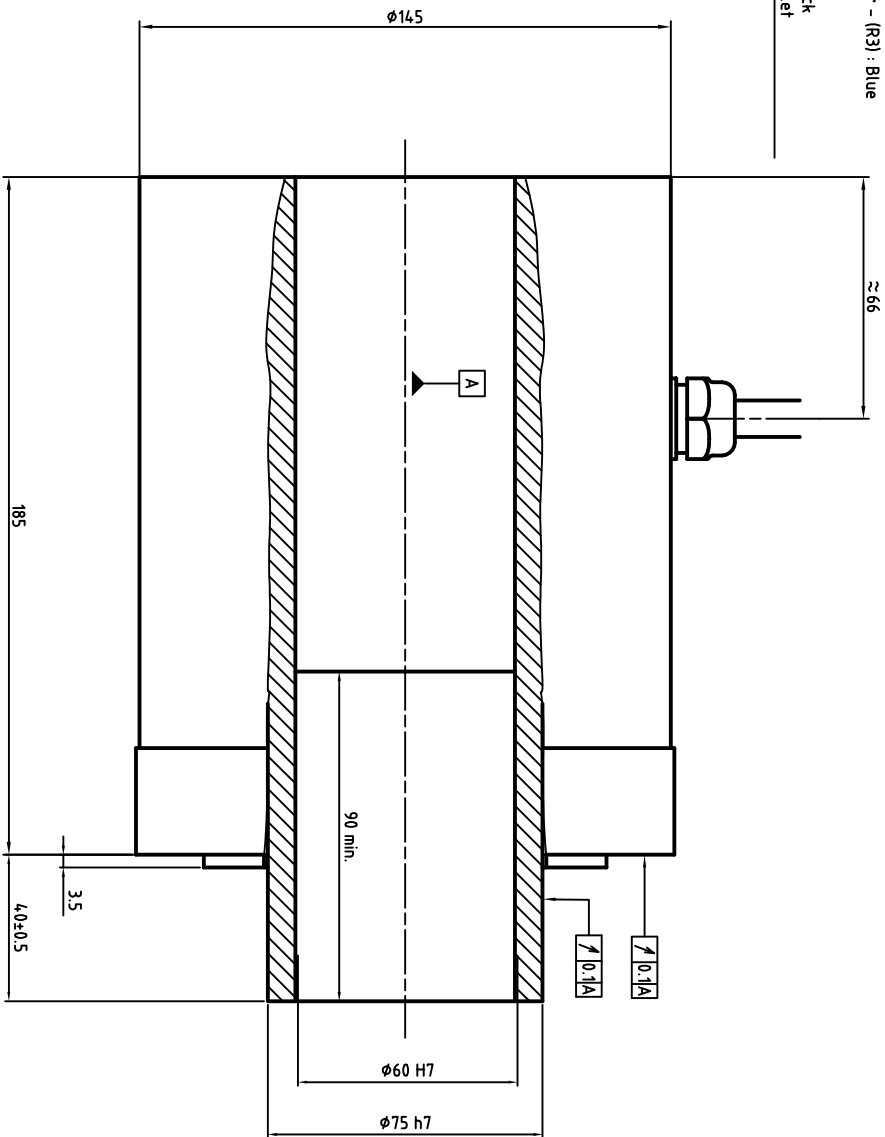

Power cable diameter and section depends on rated current
 U : Phase 1
 V : Phase 2
 W : Phase 3
 Green/Yellow : Ground

Resolver + thermal sensors cable
 Sinus + (S2) : Green
 Sinus - (S4) : Yellow
 Cosinus + (S1) : White
 Cosinus - (S3) : Brown
 Input carrier + (R1) : Red
 Input carrier - (R3) : Blue
 PTC : Grey
 PTC : Pink
 KTY84 : Black
 KTY84 : Violet