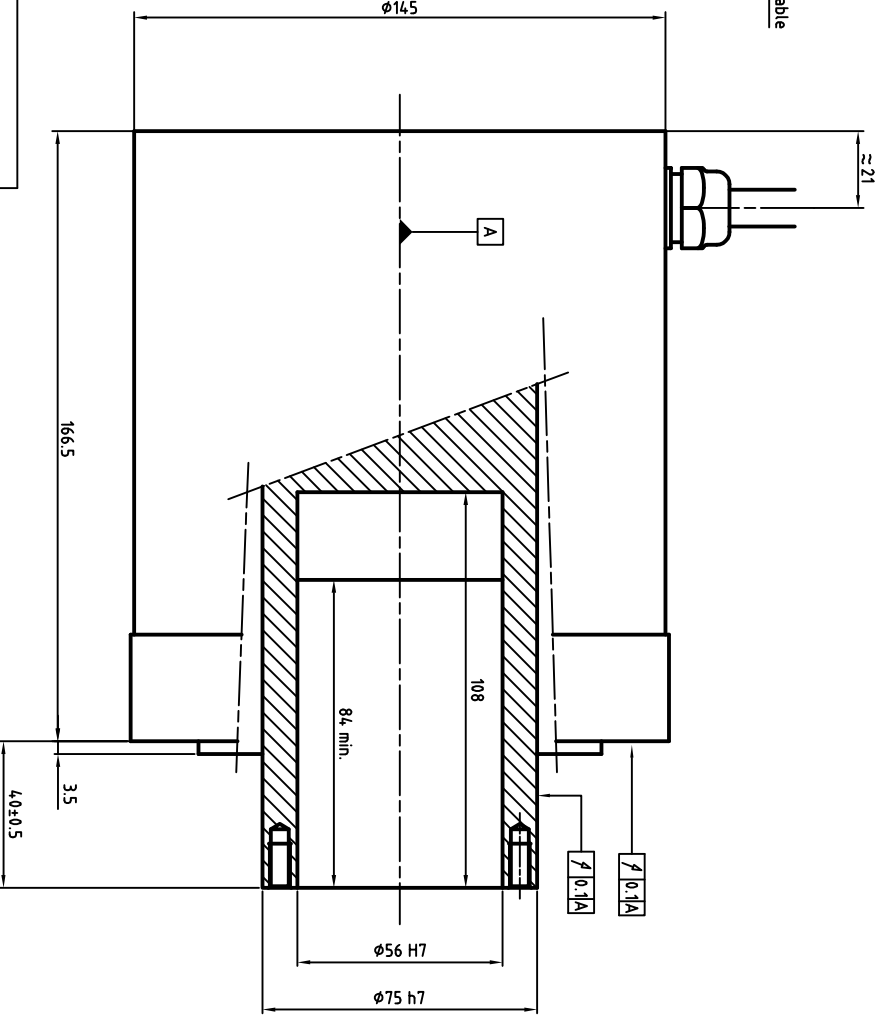

ENCODER SIGNAL COLORS

| Wires colors | ERN1387 (4) | ERN1381 (5) | ECN1313 (8) | EQN1325 (9) | ECN1325 (C) | EQN1337 (D) |
|--------------|-------------|-------------|-------------|-------------|-------------|-------------|
| White        | A+          | 0V          | Up          | Up          | N/A         | N/A         |
| Brown        | A-          | Up          | 0V          | 0V          | N/A         | N/A         |
| Green        | R+          | A+          | A+          | A+          | Up          | Up          |
| Yellow       | R-          | A-          | A-          | A-          | 0V          | 0V          |
| Pink         | D+          | B-          | B-          | B-          | Clock-      | Clock-      |
| Grey         | D-          | B+          | B+          | B+          | Clock+      | Clock+      |
| Blue         | C+          | R+          | DATA+       | DATA+       | DATA+       | DATA+       |
| Red          | C-          | R-          | DATA-       | DATA-       | DATA-       | DATA-       |
| Black        | CTP         | CTP         | CLOCK+      | CLOCK+      | CTP         | CTP         |
| Violet       | CTP         | CTP         | CLOCK-      | CLOCK-      | CTP         | CTP         |
| Grey/Pink    | B+          | KTY84       | CTP         | CTP         | KTY84       | KTY84       |
| Red/Blue     | B-          | KTY84       | CTP         | CTP         | KTY84       | KTY84       |
| White/Green  | 0V          | N/A         | KTY84       | KTY84       | N/A         | N/A         |
| Brown/Green  | Up          | N/A         | KTY84       | KTY84       | N/A         | N/A         |
| White/Yellow | KTY84       | N/A         | N/A         | N/A         | N/A         | N/A         |
| Brown/Yellow | KTY84       | N/A         | N/A         | N/A         | N/A         | N/A         |